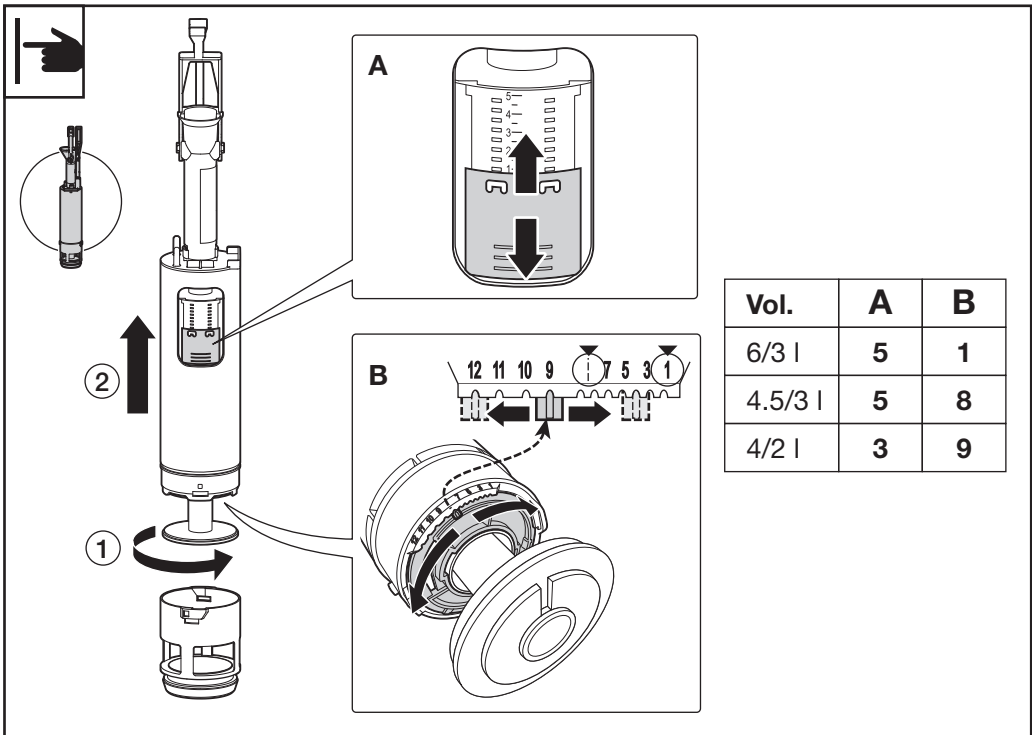

8

1

2

3

4

Vol.	A	B
6/3 l	5	1
4.5/3 l	5	8
4/2 l	3	9

Warranty
Tank 10 years.
Components 2 years.

Roca Sanitario, S.A.
 Avda. Diagonal, 513
 08029 Barcelona
 SPAIN
 www.roca.com