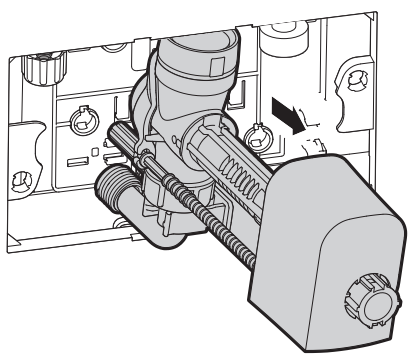

8

1

2

3

4

Vol.	A	B
6/3 l	5	1
4.5/3 l	5	8
4/2 l	3	9

Warranty
Tank 10 years.
Components 2 years.

Roca Sanitario, S.A.
 Avda. Diagonal, 513
 08029 Barcelona
 SPAIN
 www.roca.com