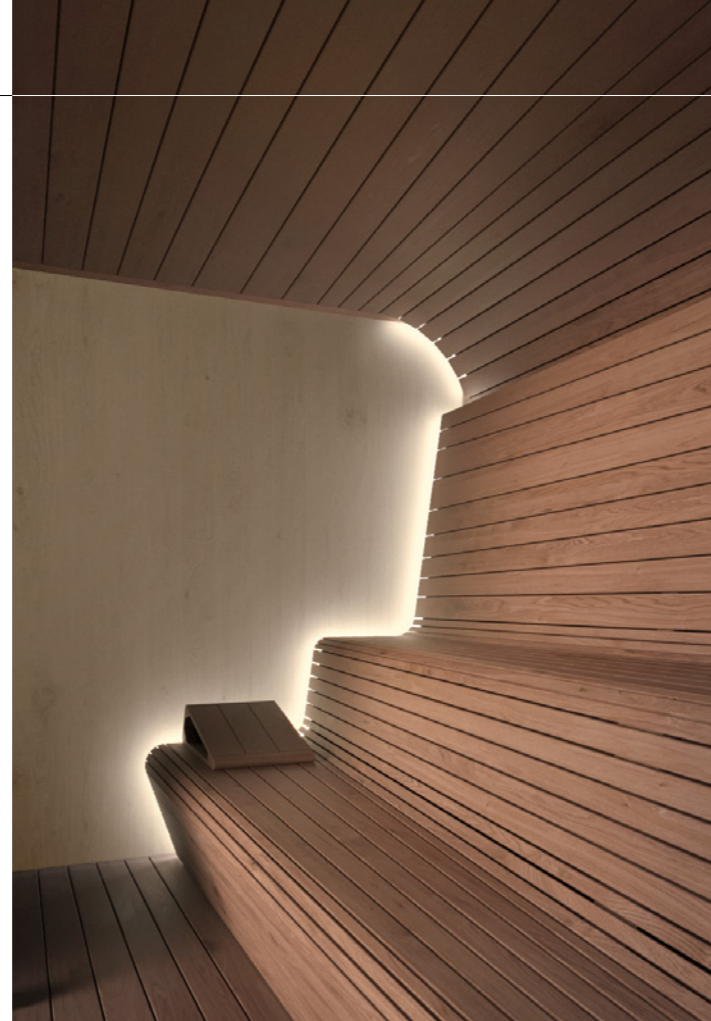

The warmth that brings well-being.

Mirage was created to offer a complete solution that includes the benefits of saunas, Turkish baths and showers inside a single cabin.

It is an integrated wellness area that can easily find space inside hotels or private homes, guaranteeing the highest technical standards and elegance.

Mirage encapsulates Italian design taste and Finnish sauna traditions together, meeting the needs of the most demanding customers.

MIRAGE SAUNA + HAMMAM
L. 350 X P. 210 X H. 230 cm

I GIOCHI DI LUCE ESALTANO IL DESIGN DELLA STRUTTURA. LA STUFA DELLA SAUNA È NASCOSTA DIETRO ALLA PANCA ALTA, PER LASCIARE UNO SPAZIO DI MOVIMENTO MAGGIORE.

The play of light enhances the structure's design. The sauna stove is hidden behind the high bench, leaving more space to move around.

MIRAGE SAUNA + HAMMAM
L. 350 X P. 210 X H. 230 cm

MIRAGE

PRODUCTS OVERVIEW