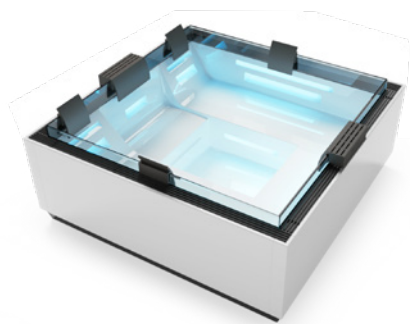

Extreme clean visuals and absolute comfort:
 the new Soul Spa is a mini hydromassage pool that can be integrated into any environment.
 Thus, the power of the Ghost whirlpool system also finds space in a hotel room or other small environment.
 It is available in two different sizes, to easily accommodate one or two people.

Mirage encapsulates Italian design taste and Finnish sauna traditions together, meeting the needs of the most demanding customers.

MIRAGE SAUNA + HAMMAM
L. 350 X P. 210 X H. 230 cm

I GIOCHI DI LUCE ESALTANO IL DESIGN DELLA STRUTTURA. LA STUFA DELLA SAUNA È NASCOSTA DIETRO ALLA PANCA ALTA, PER LASCIARE UNO SPAZIO DI MOVIMENTO MAGGIORE.

The play of light enhances the structure's design. The sauna stove is hidden behind the high bench, leaving more space to move around.

MIRAGE SAUNA + HAMMAM
L. 350 X P. 210 X H. 230 cm

MIRAGE

PRODUCTS OVERVIEW

ICE
L. 225 X P. 225 X H. 95 cm

SOUL SPA 150
L. 195 X P. 150 X H. 70 cm

SOUL SPA 120
L. 195 X P. 120 X H. 70 cm

BREEZE 220
L. 220 X P. 220 X H. 90 cm

BREEZE 210
L. 210 X P. 210 X H. 90 cm

BREEZE 190
L. 190 X P. 190 X H. 80 cm