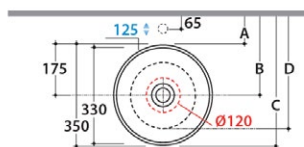

S Stock limitado.

	Rubinetto a parete Wall mounted taps	Rubinetto su piano Taps mounted on counter top
A :	85	110
B :	260	285
C :	435	460
D :	415	440

* For taps mounted on counter top

Lavabo sobre encimera