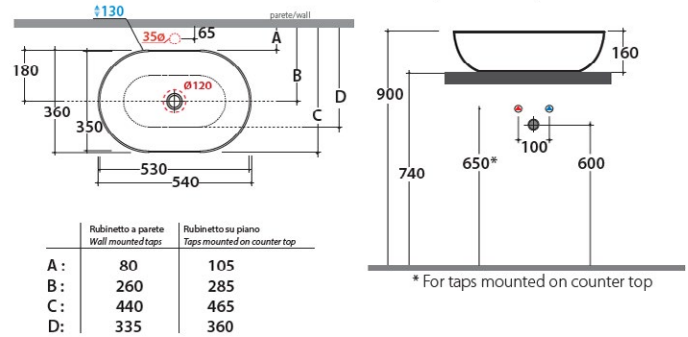

T-EDGE

Lavabos

S Stock limitado.

Lavabo sobre encimera			Válvula cerámica, tapón fijo abierto		
	Código	PVP		Código	PVP
Bagnio di colore			Bagnio di colore		
Blanco mate (BO)	B6O54.BO	$ 13,400.00	Blanco mate (BO)	FI024.BO	$ 2,400.00
Negro mate (AR)	B6O54.AR	$ 13,400.00	Negro mate (AR)	FI024.AR	$ 2,400.00
Agata (AT)	B6O54.AT	$ 13,400.00	Agata (AT)	FI024.AT	$ 2,400.00
Le Pietre			Le Pietre		
Marmo di Carrara (MC)	S B6O54.MC	$ 11,500.00	Marmo di Carrara (MC)	FI024.MC	$ 2,200.00
Travertino (TR)	S B6O54.TR	$ 11,500.00	Travertino (TR)	FI024.TR	$ 2,200.00

Acabados disponibles: