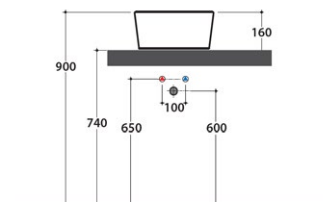

S Stock limitado.

	Rubinetto a parete Wall mounted taps	Rubinetto su piano Taps mounted on counter top
A :	85	110
B :	260	285
C :	435	460
D :	415	440

* For taps mounted on counter top

Lavabo sobre encimera