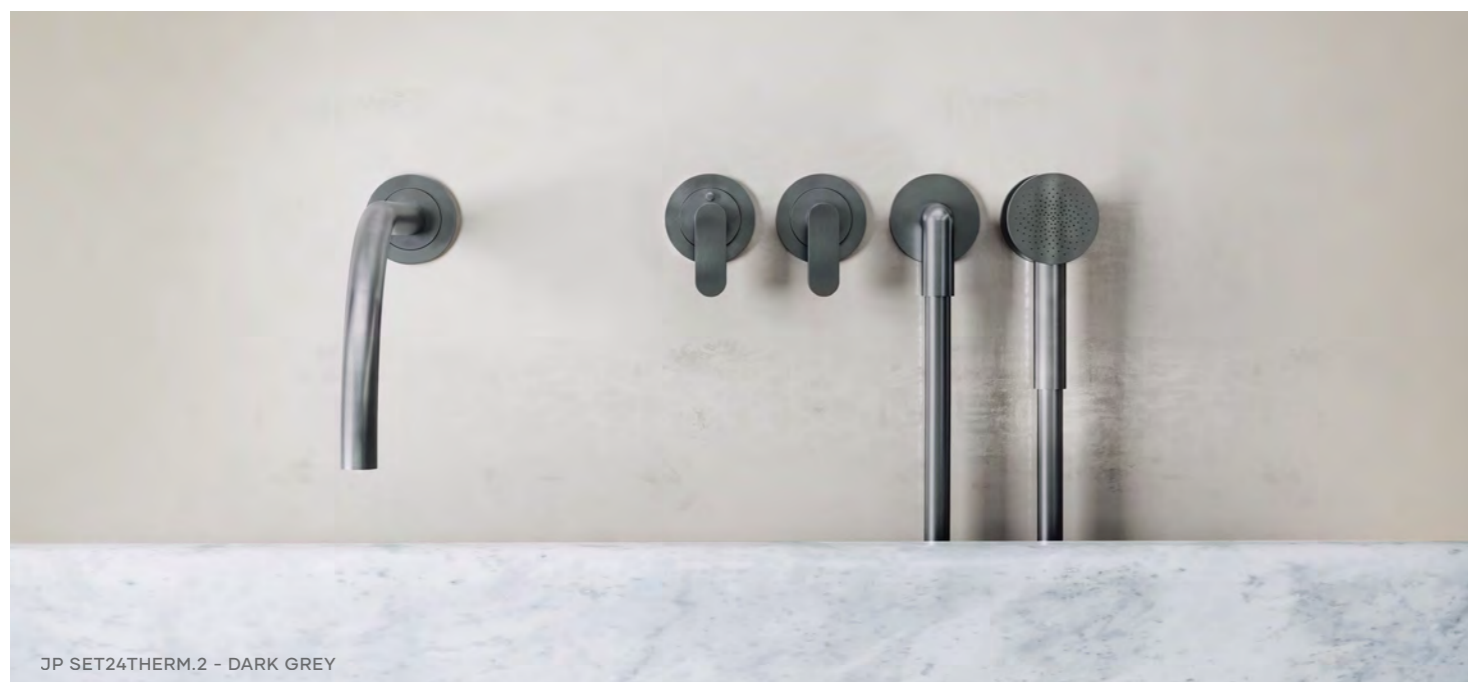

JP SET24THERM.2 - DARK GREY

DARK GREY is a new colour especially engineered for this collection by COCOON.