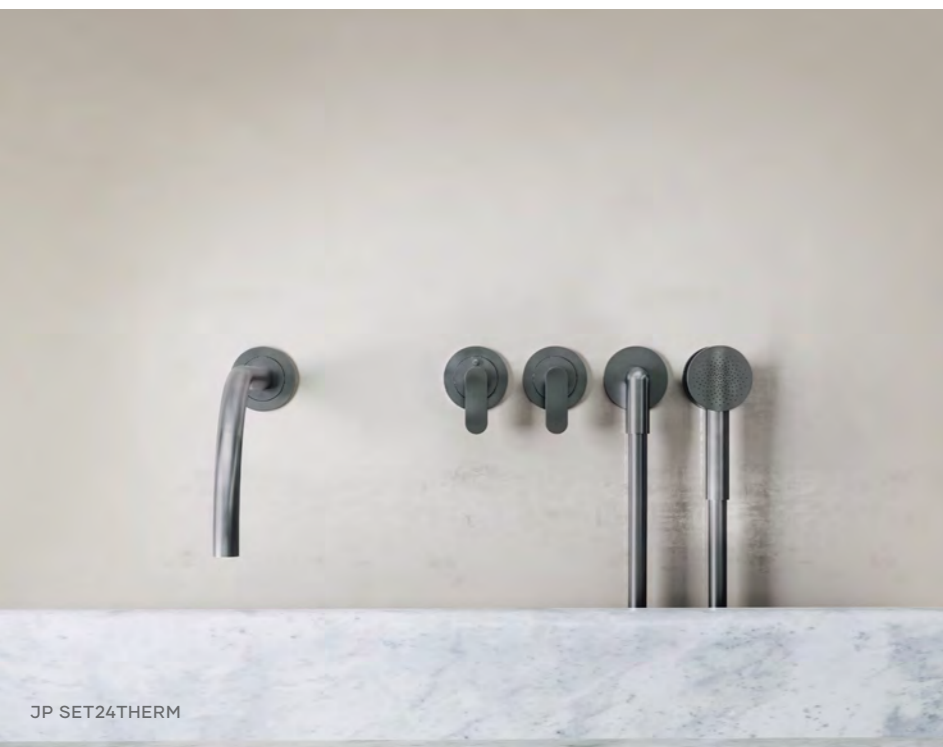

JP 31

JP SET24THERM