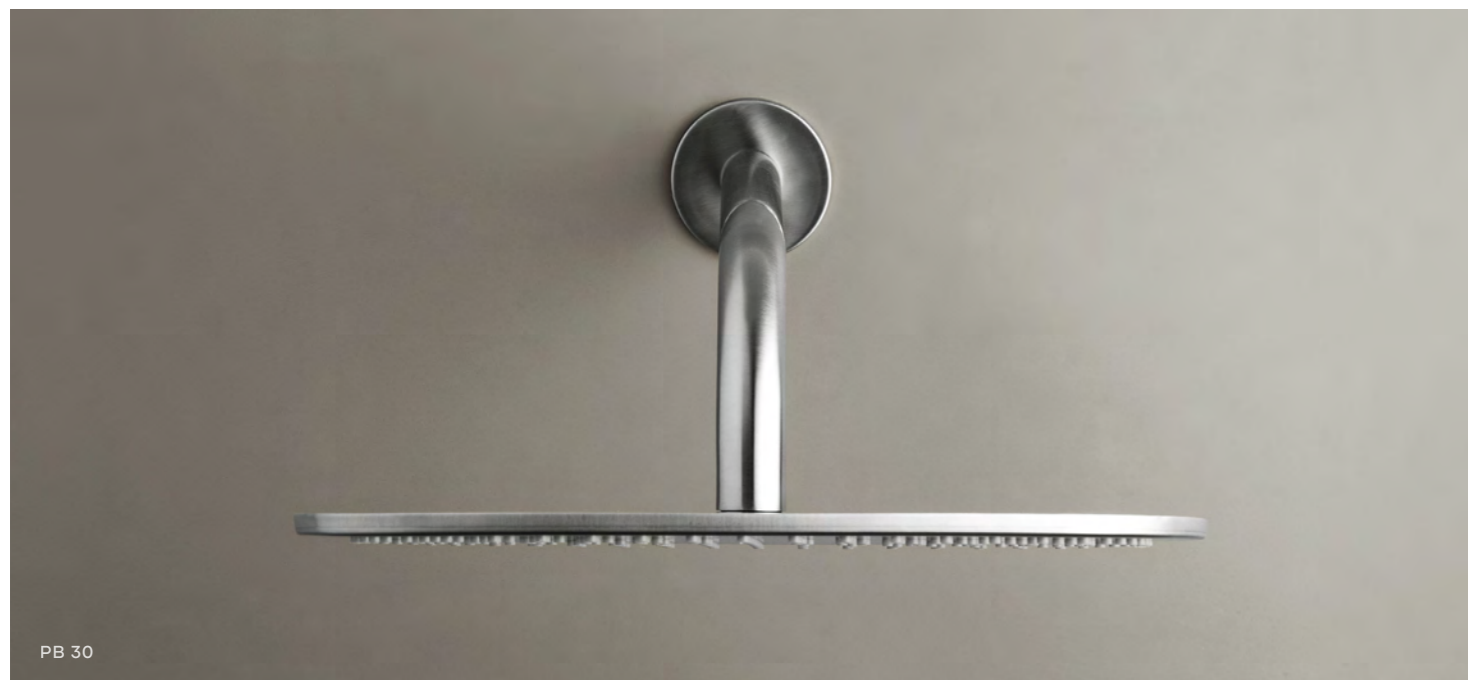

PB SET01

PB 01

PB BASIN 60/12 - NATURAL GREY (BRUSHED)

Photo by Thomas De Bruyne

The aesthetic appearance of this ECO friendly and LEAD FREE material provides a modern and attractive base for our minimalistic tap collection designed by Piet Boon. Available in brushed stainless steel, and the exclusive **RAW COPPER** and **GUNMETAL BLACK** finishings.