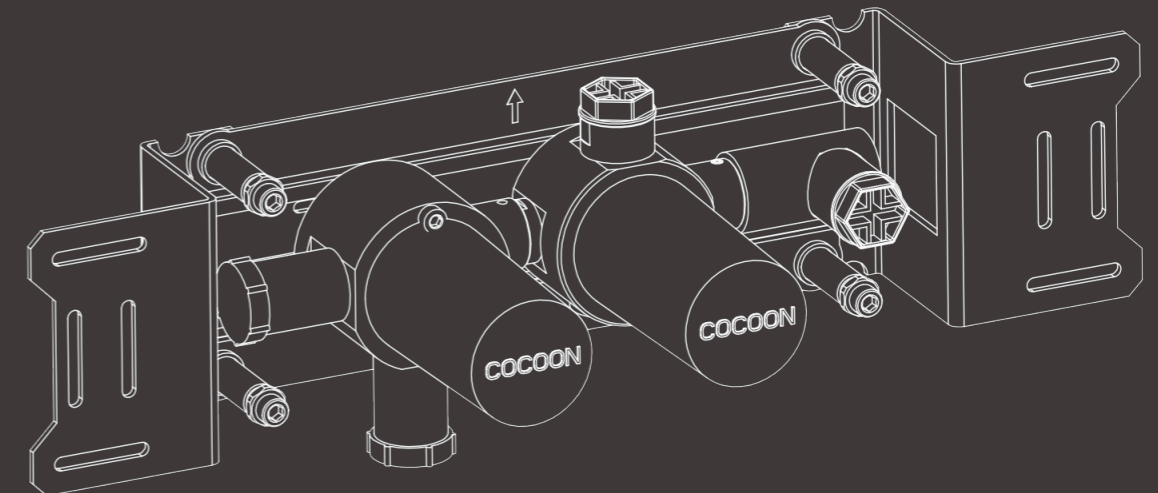

water consumption, installing a COCOON bathroom tap will help reduce your energy bills too.

LOW ENVIRONMENTAL IMPACT

COCOON is proud to only use cold working methods for our stainless steel and solid surface material and does not influence global warming. The energy that powers the production is certified clean, water is saved and waste is separated to be recycled, to reduce the impact of the company on the ecosystem.

LEAD FREE TAPS

COCOON cares for you and for the world. The internal and exposed parts are made of 316L stainless steel and are by nature LEAD FREE. For projects in California and Vermont where special requirements of the California Health and Safety Code (commonly known as AB 1953) and Vermont Act 193 concerning lead in potable water systems apply, COCOON can deliver 100% stainless steel build-in valves for the wall mounted basin mixers, to be fully compliant to these standards.

CERTIFICATIONS

COCOON became an important reference within the sector for sustainable design and production. The components of our stainless steel tap collections, which are machined by high-tech equipment, are certified for their performance and safety by the most renowned Certifying institutes in the world.

ADVANCED COCOON BOX

INSTALLATION SYSTEM

New revolutionary build-in system for John Pawson and Piet Boon tap ware collections. The new system has some features which will enhance the ease of installation dramatically;

- depth adjustable installation frames for super easy and accurate installation
- lead free
- made in the highest grade AISI 316 stainless steel, in compliance with all major certifications
- all components on one frame, for fast installation
- ceramic cartridges are always reachable from the outside when walls are closed
- possibility to change exterior parts and thus the colors even after years of use
- optional NPT outlets for USA plumbing system