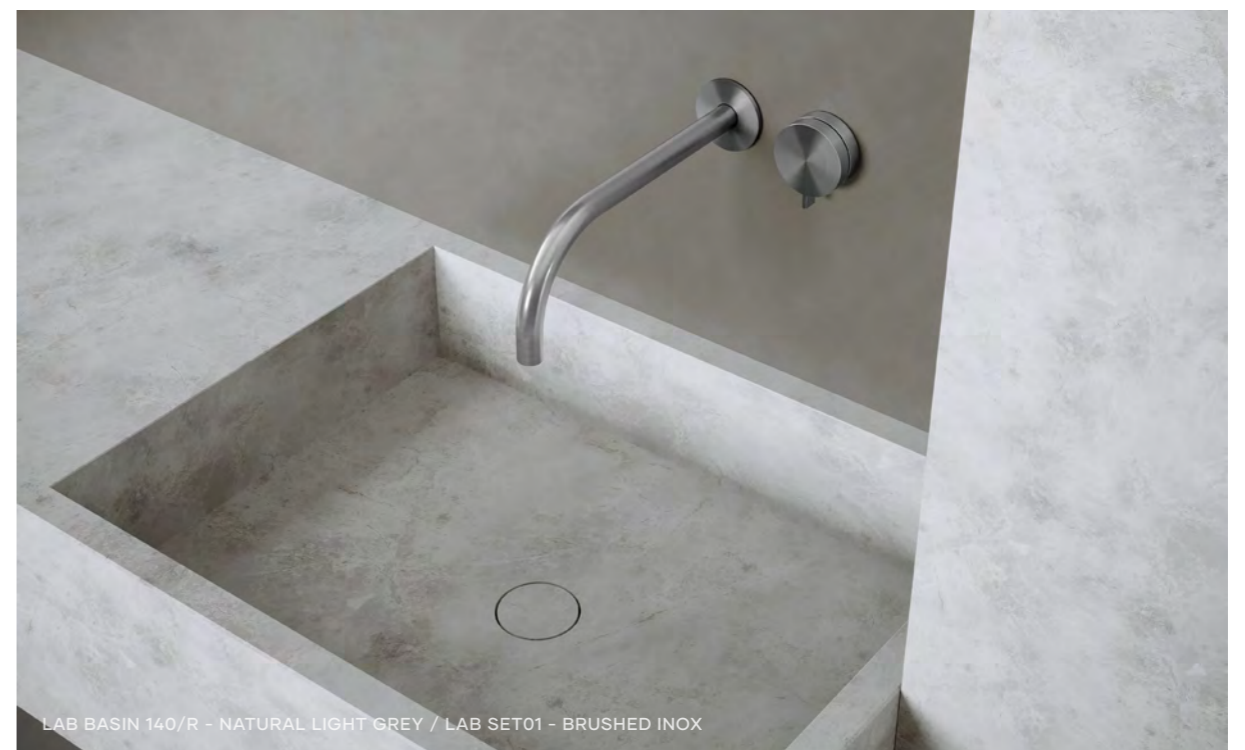

LAB BASIN 140/R - NATURAL LIGHT GREY / LAB SET01 - BRUSHED INOX