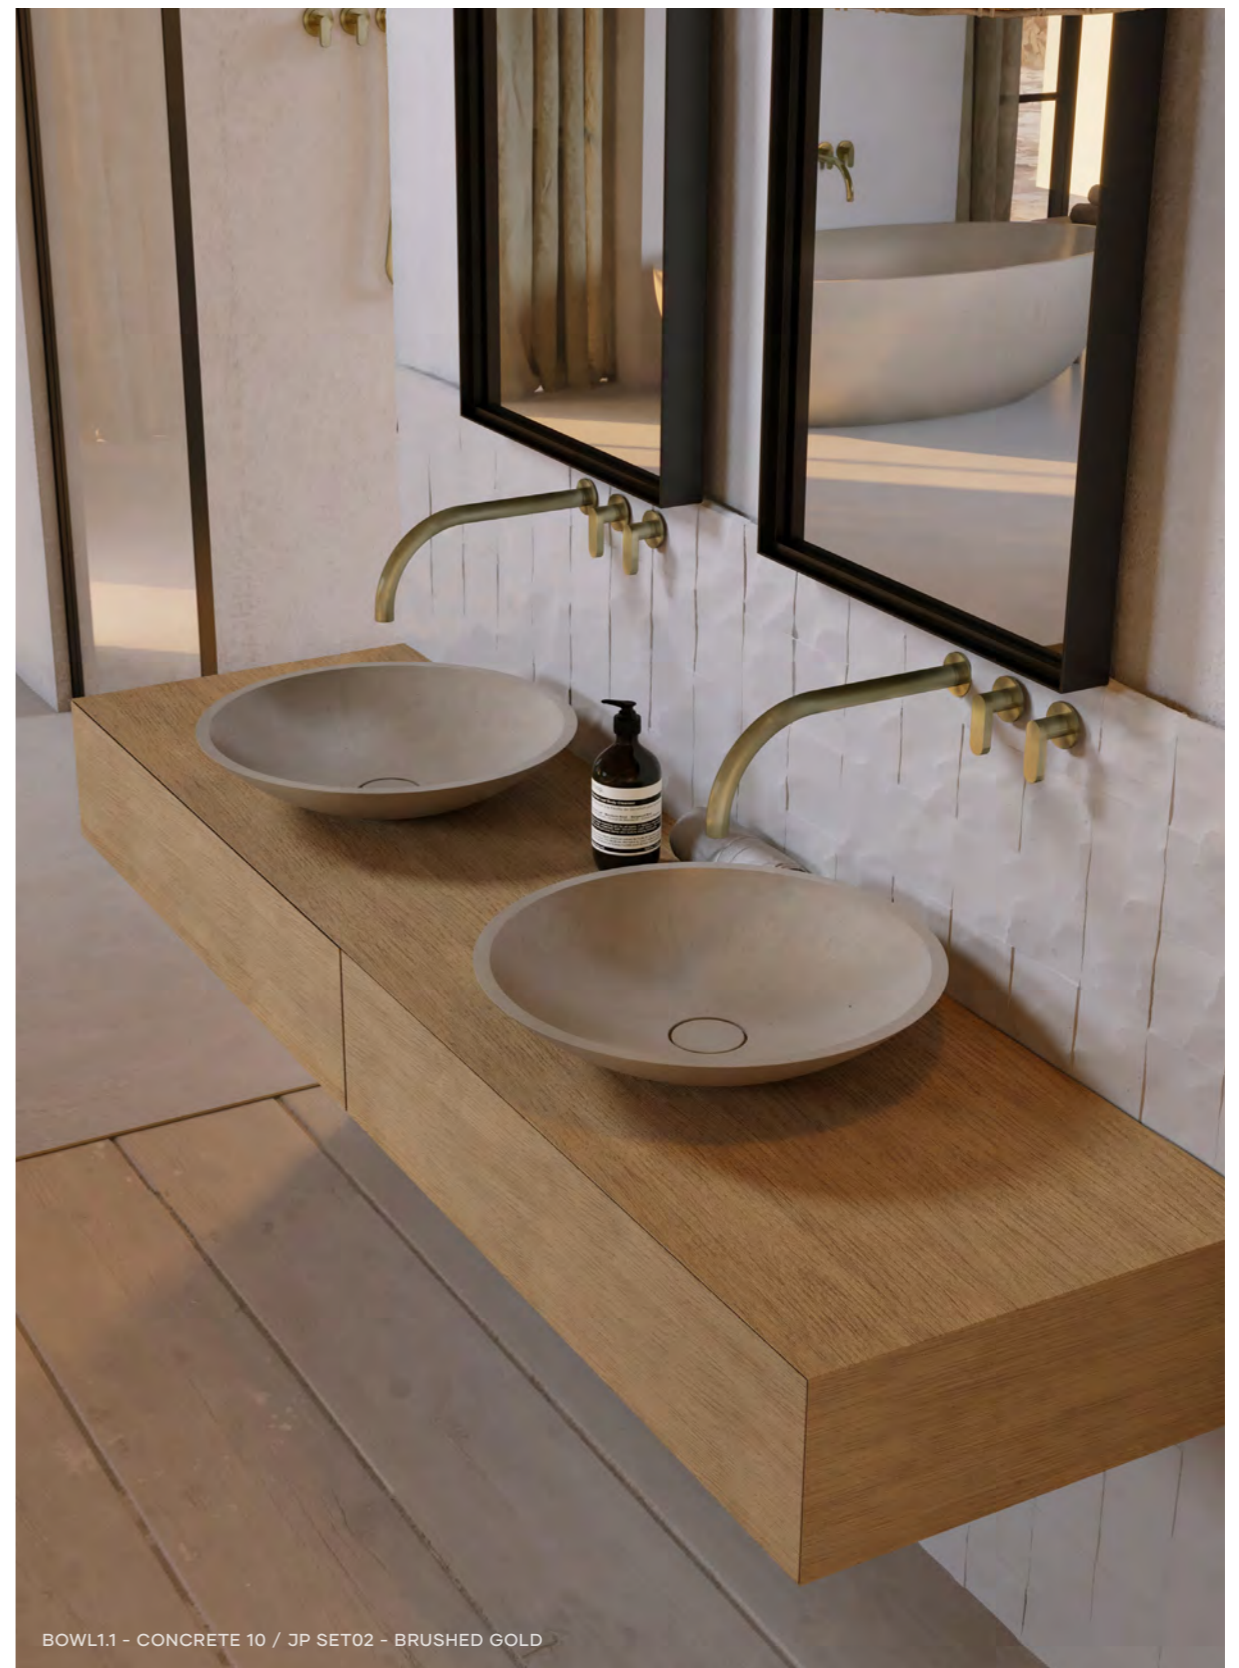

BOWL1.1 - CONCRETE 10 / JP SET02 - BRUSHED GOLD