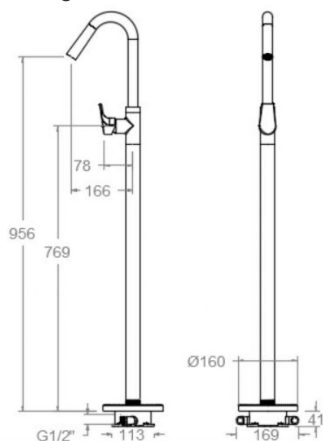

Urbanc Chic, free standing washbasin column

Reference:	217602S	SAP code:	21A303370
Serie:	URBAN CHIC		
Classification:	BATH		
Subclassification:	WASHBASIN		
Finish:	CHROME		

Technical characteristics

- Ceramic cartridge Ø35 mm.
- Flow rate at 3 bar: 12 l/min.
- Thermal shock resistant and anti-Legionella chemical.
- Guarantee of 5 year for tapware and 3 years for accesories.
- Use pressure between 1-5 bar. Recomendated pressure 3 bar.
- Resists static pressure equal to or less than 10 bar and water hammer up to 25 bar.
- 3 bar acoustic level less than 20 dB.
- Comfort benefits of fidelity, sensibility and constancy in temperature selection.
- Recomendated temperature for hot water: 55°C. Maximum temperature of use: 65°C up to 1 hour at 90°C.
- Chromed surface: 15 microns thick of nickel and 0.3 microns thick of chrome.

Tests

- Water tightness, flow rate, mechanical behavior under pressure, mechanical resistance, dimensional, acoustical and corrosion test according to european standards EN 817 and EN 248.

Technical drawing

Composition and spare parts

- Handle: 2100-35 (AAZ302593)
- Cartridge nut cover: COMC02 (AAZ305776)
- Cartridge: 35001-2 (AAZ305771)
- Base: BEMC01 (AAZ305792)
- Concealed body: TECNOBOX02 (AAZ305292)
- Spout: C7602R (AAZ305754)
- Aerator: 1612 (AAZ305743)
- Rigid connection spout: CRMC01 (AAZ305788)