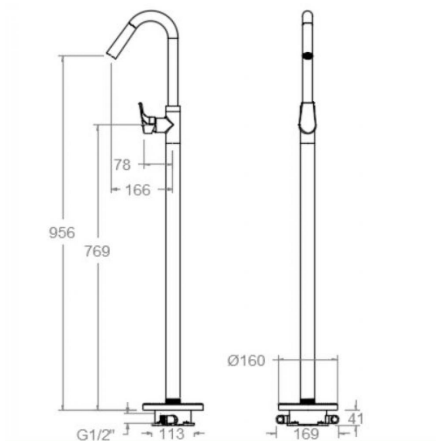

217602 S NOIR MAT BASE-COLONNE LAVABO URBAN CHIC

Référence: **217602SNM** Code SAP: **21A305228**

Série: URBAN CHIC

Classification: BAIN

Sous-classification: LAVABO

Fini: NOIR MAT

Caractéristiques techniques

- Cartouche céramique Ø35 mm.
- Débit à 3 bar: 12 l/min.
- Résistent au choc thermique et chimique anti-légionelle.
- Garantie de 5 ans en robinetterie et 3 ans en compléments.
- Pression d'utilisation entre 1-5 bar. Recommandée à 3 bar.
- Résiste pressions statiques égal ou inférieur à 10 bar et coups de bélier de 25 bar.
- Niveau acoustique à 3 bar: inférieur à 20 dB.
- Prestations de confort au niveau de fidélité, sensibilité et contance dans la sélection de la température.
- Température recommandée d'eau chaude 55°C. température maximum d'utilisation 65°C. maximum 1h à 90°C.

Essais

- Essais d'étanchéité, débit, comportement mécanique sous pression, résistance mécanique, dimensions, acoustique et corrosion, fait selon les exigences des Normes Européenne EN 817 et EN 248.

Dessin technique

Composition et pièces de rechange

- Manette: 2100-35NM (21Z305181)
- Écrou de fixation cartouche: COMC02NM (AAZ305777)
- Cartouche: 35001-2 (AAZ305771)
- Base: BEMC01NM (AAZ305793)
- Corp encastré: TECNOBOX02 (AAZ305292)
- Bec: C7602RNM (AAZ305753)
- Aérateur: 1612 (AAZ305743)
- Raccord rigide pour bec: CRMC01 (AAZ305788)