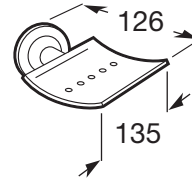

**HOTEL'S****Wall mounted soap dish****TECHNICAL DRAWINGS****FEATURES**

Finish: Polished

Installation type: Wall-mounted

Material: Metal

Recommended for public spaces

Anti-vandal

Hotel's

A range of accessories created to adorn with luxury and sophistication down to the last detail. In this collection, design, features and benefits all join forces to offer solutions of great quality and elegance, where comfort and convenience blend into each one of the finishes.