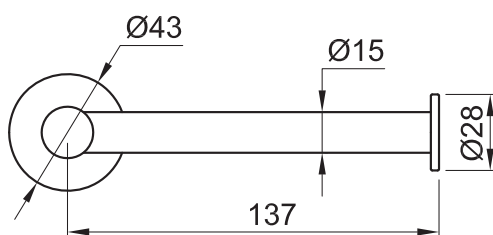

JEE-O slimline toilet roll holder

Article code:

801-0010

● Brushed

801-0013

● Structured black

801-0014

● PVD coated bronze

801-0015

● PVD coated matt gold

801-0019

● PVD coated dark steel

Material:

Stainless Steel r304

Cleaning instructions:

download JEE-O shower and taps manual on our website: www.jee-o.com

Dimension package:

L 17 x W 8.5 x H 5 cm

Total weight:

0.3 kg

Package weight:

0.03 kg

7 year warranty - The general conditions can be found on our website: www.jee-o.com/downloads