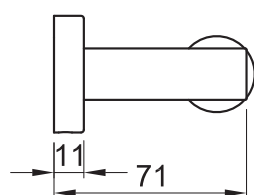

JEE-O slimline toilet roll holder

Article code:

801-0010

● Brushed

801-0013

● Structured black

801-0014

● PVD coated bronze

Dimension package:

L 17 x W 8.5 x H 5 cm

Total weight:

0.3 kg

Package weight:

0.03 kg

7 year warranty - The general conditions can be found on our website: www.jee-o.com/downloads