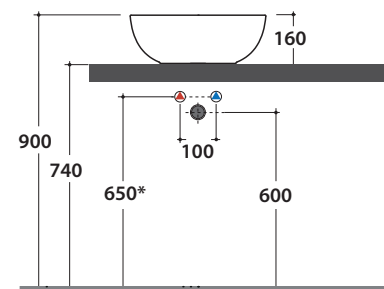

Basin Ø 45 h 16 cm. Sit-on installation. Weight 8 Kg

\* For taps mounted on counter top

Cod. **FI024**

Valve drain with ceramic top for basins without overflow. Weight 0,5 Kg

Cod. **FI024CR**

Chromed valve drain for basins without overflow. Weight 0,5 Kg