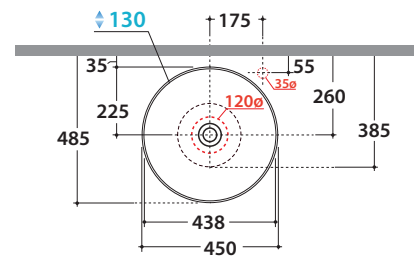

Basin Ø 45 h 16 cm. Sit-on installation. Weight 8 Kg

\* For taps mounted on counter top

Cod. **FI024**

Valve drain with ceramic top for basins without overflow. Weight 0,5 Kg

Cod. **FI024CR**

Chromed valve drain for basins without overflow. Weight 0,5 Kg