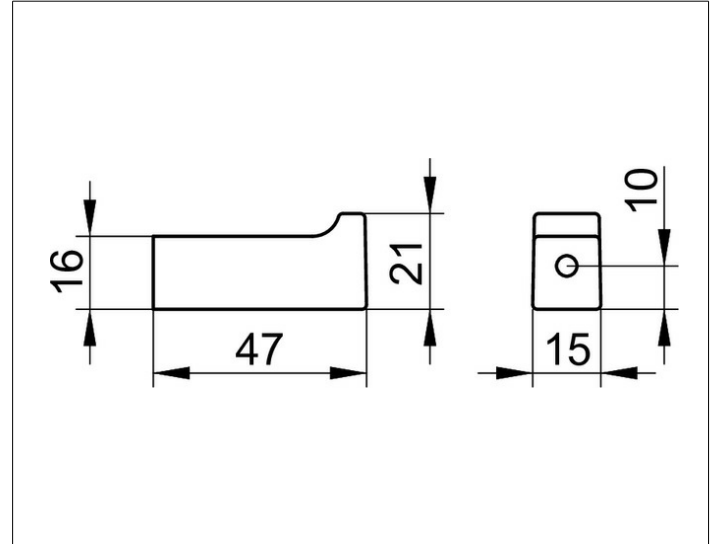

Edition 11

11114010000 Towel hook

PRODUCT

DRAWING

SURFACE

chrome-plated

SPECIFICATIONS

KEUCO EDITION 11 towel hooks 11114010000
chromed towel hooks and clear-cut design in geometric shapes
Radius 47 mm, max. Height 21 mm
Delivery with corrosion resistant mounting hardware