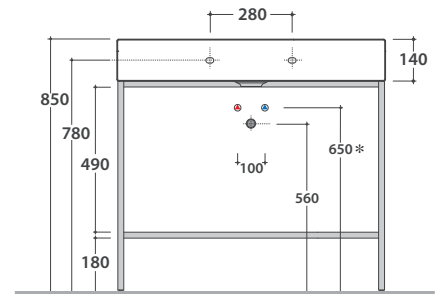

INCANTHO STRUCTURE TL090GO

GLOBO

TL090GO

Matt grey

Structure in metal 90.50 h 71 cm for basin IN091. Weight 12,5 Kg

* For taps mounted on counter top

Steel towel rail for wash basin structure

POSGO