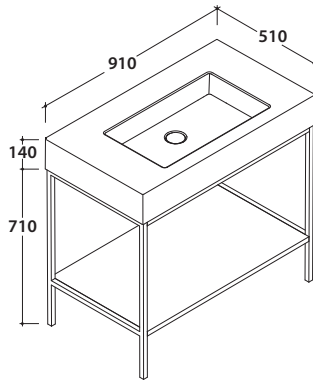

INCANTHO STRUCTURE TL090GO

GLOBO

TL090GO

Matt grey

Structure in metal 90.50 h 71 cm for basin IN091. Weight 12,5 Kg

* For taps mounted on counter top

Steel towel rail for wash basin structure

POSGO