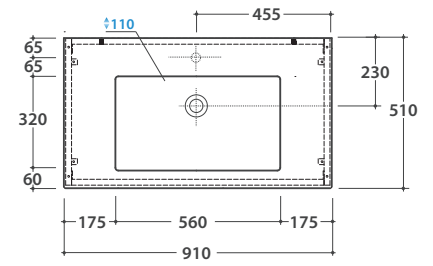

INCANTHO STRUCTURE TL090GO

GLOBO

TL090GO

Matt grey

Structure in metal 90.50 h 71 cm for basin IN091. Weight 12,5 Kg

* For taps mounted on counter top

Steel towel rail for wash basin structure

POSGO