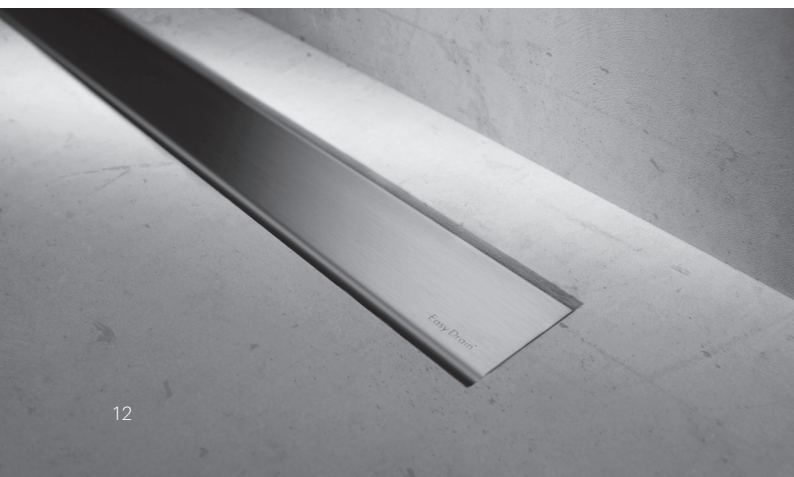

PRODUCT

Modulo Basic

500 - 1200 mm
19 3/4" - 47 1/4"

GRATE

Brushed stainless steel

Polished stainless steel

Tile

Chrome plated
stainless steel