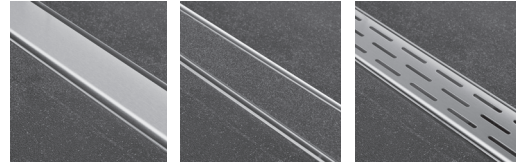

PRODUCT

Zero

Tile

Classic

500 - 2000 mm
19 3/4" | 78 3/4"

GRATE

Brushed stainless steel

Tile

FEATURES

10-year warranty

10 Jahre Garantie | Garanzia di 10 anni
Garantía de 10 años | Garantie 10 ans

Easy to clean

Einfach zu reinigen | Facile da pulire
Fácil de limpiar | Facile à nettoyer

Renovation projects

Renovierungsprojekte | Progetti di ristrutturazione
Proyectos de renovación | Projets de rénovation