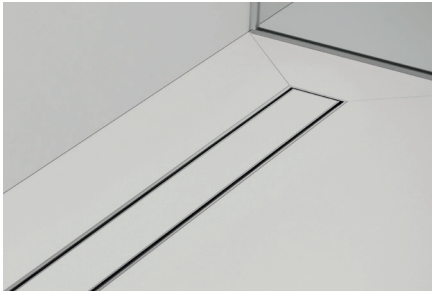

FLOOR FINISHES

TILE