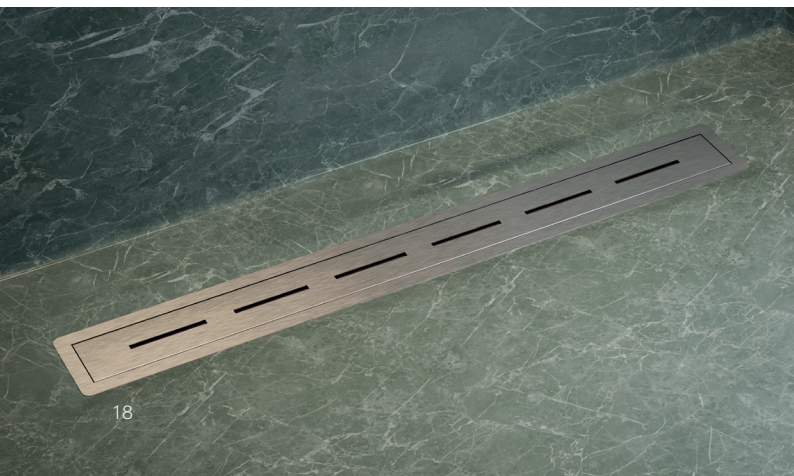

VINYL

The solution for vinyl flooring

1. **EN** Specifically designed for use in vinyl flooring.
2. **DE** Speziell für den Einsatz von Vinylböden konzipiert.
3. **IT** Design specificamente studiato per pavimenti in vinile.
4. **ES** Especialmente diseñado para suelos vinílicos.
5. **FR** Conçu spécialement pour les sols en vinyle.