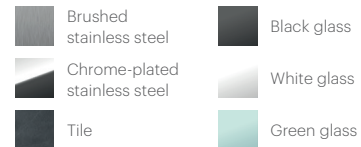

GRATE

FRAME

FEATURES

- **TAF** **Tile Adjustable Frame**
  In der Höhe verstellbarer Rahmen | Telaio regolabile in altezza
  Marco regulable en altura | Cadre réglable
- **WPS** **10-year warranty**
  10 Jahre Garantie | Garanzia di 10 anni
  Garantía de 10 años | Garantie 10 ans
- **Easy to clean**
  Einfach zu reinigen | Facile da pulire
  Fácil de limpiar | Facile à nettoyer