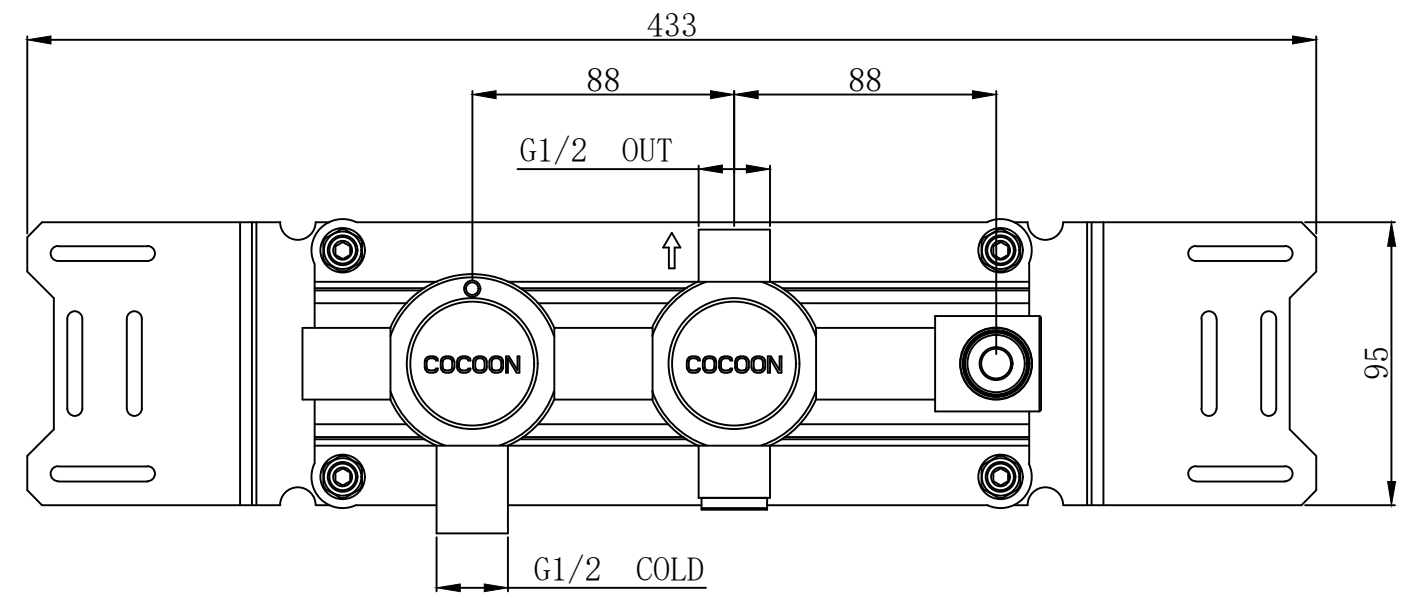

**John Pawson** Built-in thermostatic mixer with 2 way diverter & fixed outlet socket

1/2" connection to copper, steel, iron or pex pipe work.

Article number: BOX13

**John Pawson**

by

COCOON

**Dimensioned drawing**

prof. incasso  
min:80  
max:90