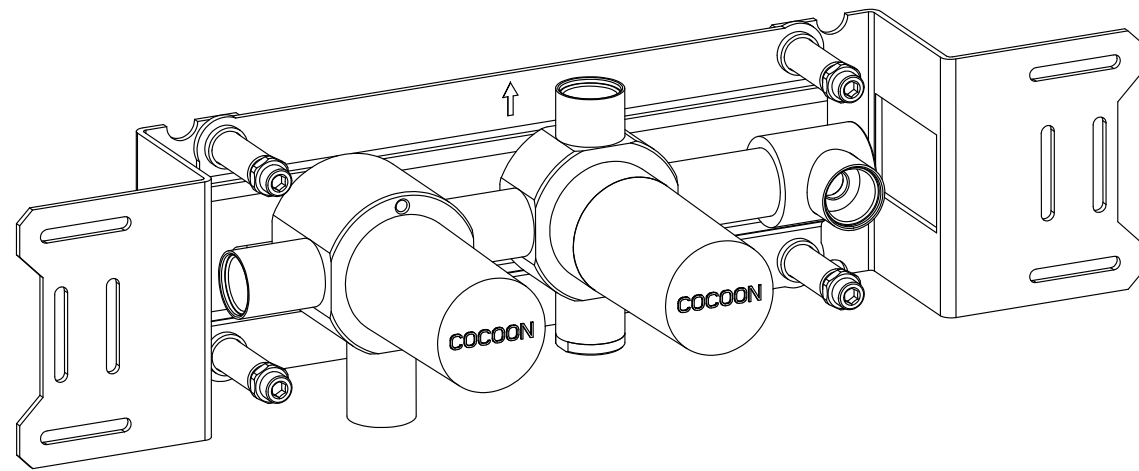

**John Pawson** Built-in thermostatic mixer with 2 way diverter & fixed outlet socket

1/2" connection to copper, steel, iron or pex pipe work.

Article number: BOX13

**John Pawson**

by

COCOON

**Dimensioned drawing**

prof. incasso  
min:80  
max:90