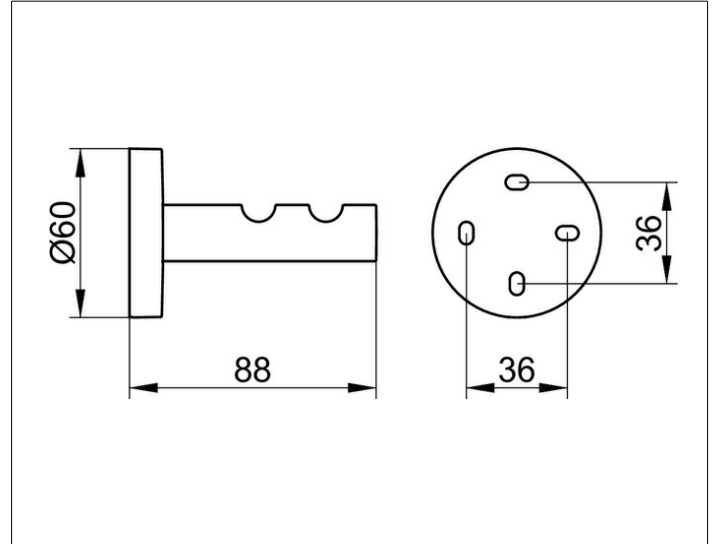

Edition 90

19015010000 Towel hook

PRODUCT

DRAWING

PRODUCT ATTRIBUTES

double

SURFACE

chrome-plated