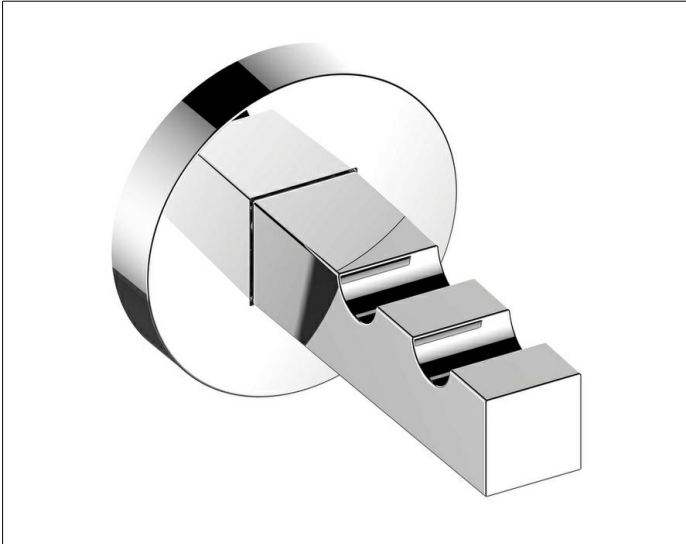

Edition 90

19015010000 Towel hook

PRODUCT

DRAWING

PRODUCT ATTRIBUTES

double

SURFACE

chrome-plated