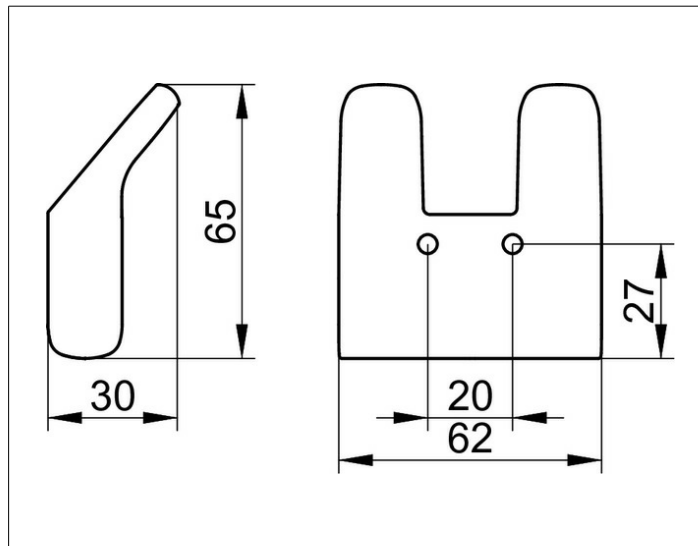

Collection Moll

1271301000 Towel hook

PRODUCT

DRAWING

PRODUCT ATTRIBUTES

double

SURFACE

chrome-plated