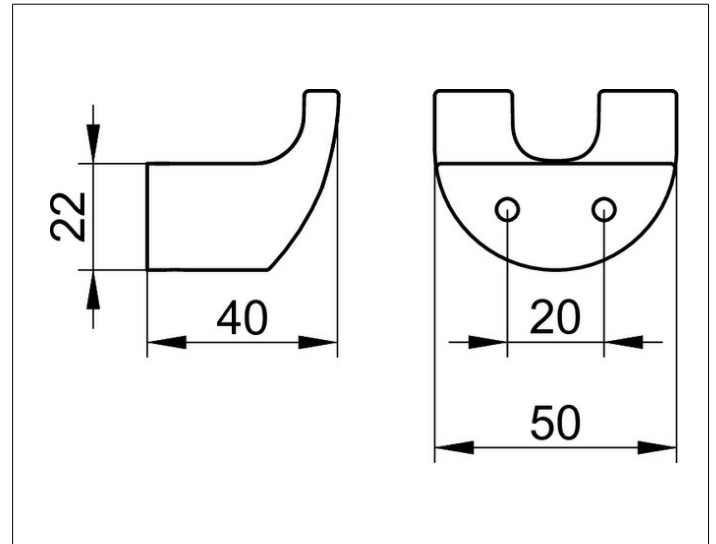

Elegance NEW

11613010000 Towel hook

PRODUCT

DRAWING

PRODUCT ATTRIBUTES

double

SURFACE

chrome-plated

SPECIFICATIONS

KEUCO ELEGANCE Towel hook double 11613010000
Chrome-plated Double towel hook with an elegant shape,
slightly shaped surface,
with a timeless design
Projection 40 mm
The Towel hook will be discretely mounted
incl. corrosion-free mounting material