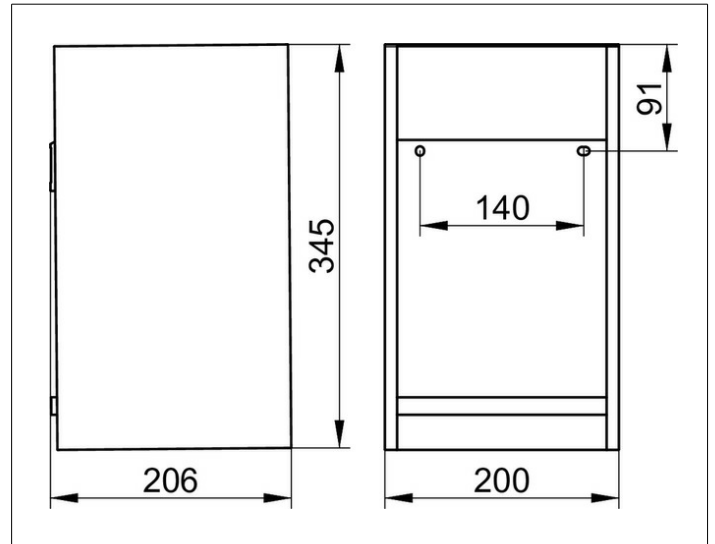

Edition 11

11172380000 Guest towel basket

PRODUCT

DRAWING

PRODUCT ATTRIBUTES

removable,
MDF white lacquered

SURFACE

white/chrome-plated

DIMENSION

200 x 350 x 200 mm