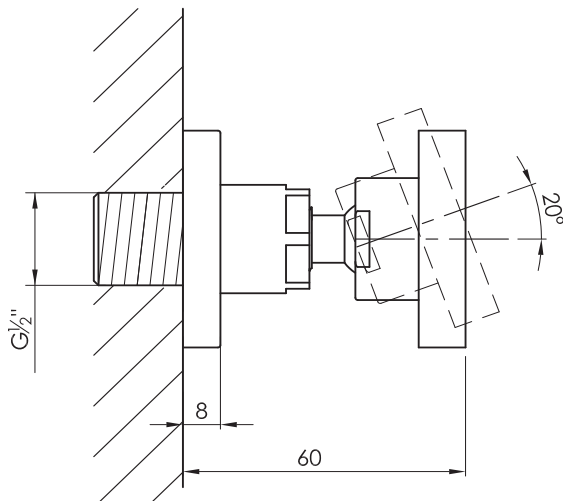

JEE-O slimline body jet

Article code:

801-6910

● Brushed

801-6913

● Structured black

801-6914

● PVD coated bronze

Material:

Stainless Steel r304

Cleaning instructions:

download JEE-O shower and taps manual on our website: www.jee-o.com

Flow at water of 38°C /100,4°F:

10l /2.7gal p/m at 3bar pressure

Connection:

Thread:

G 1/2" (ø15mm / 0.6")
British Standard Pipe (BSP)

Dimension package:

Total weight:

Package weight:

L 7 x W 7 x H 10 cm

0,28 kg

0,03 kg

7 year warranty - The general conditions can be found on our website: www.jee-o.com/downloads