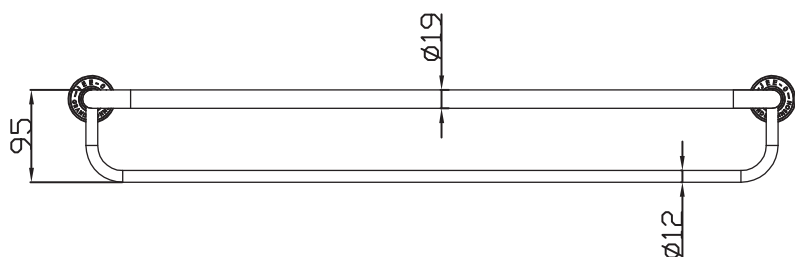

JEE-O soho towel rack

Article code:

701-0070

● RAW

701-0072

● 1.5 Electro powder spray hammercoated black

Material:

Stainless Steel r304

Cleaning instructions:

download JEE-O shower and taps manual on our website: www.jee-o.com

Dimension package:

L76 x B30 x H12,5 cm

Total weight:

2,45 kg

Package weight:

0,46 kg