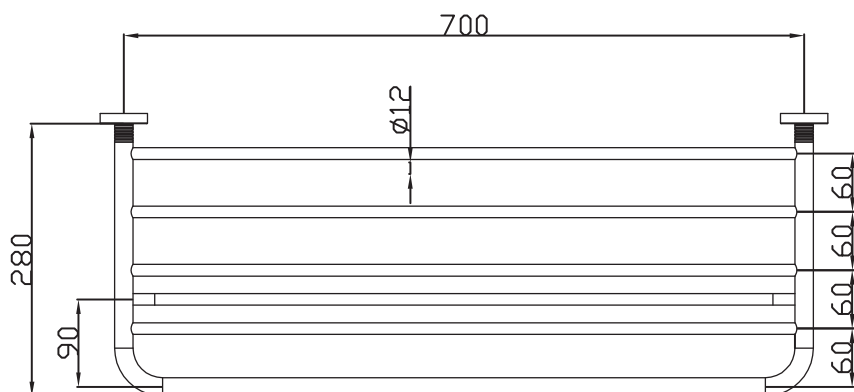

JEE-O soho towel rack

Article code:

701-0070

● RAW

701-0072

● 1.5 Electro powder spray hammercoated black

Material:

Stainless Steel r304

Cleaning instructions:

download JEE-O shower and taps manual on our website: www.jee-o.com

Dimension package:

L76 x B30 x H12,5 cm

Total weight:

2,45 kg

Package weight:

0,46 kg