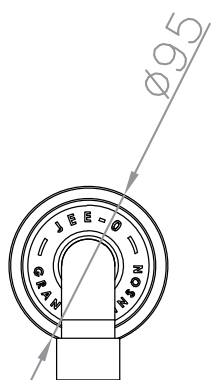

JEE-O soho spout short

Article code:

700-3910

● RAW

700-3912

● 1.5 Electro powder spray hammercoated black

Material:

Stainless Steel r304

Cleaning instructions:

download JEE-O shower and taps manual on our website: www.jee-o.com

Connection:

Thread:

G 1/2" (ø15mm / 0.6")
British Standard Pipe (BSP)

Dimension package:

Total weight:

Package weight:

L 27,5 x W 19 x H 14 cm

1,77 kg

0,47 kg

7 year warranty - The general conditions can be found on our website: www.jee-o.com/downloads

HS code:

84818011