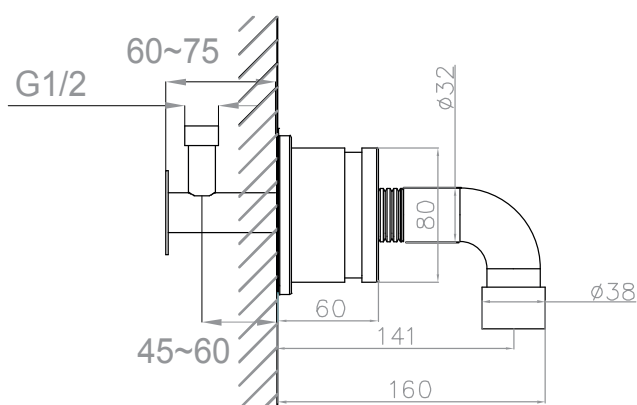

JEE-O soho spout short

Article code:

700-3910

● RAW

700-3912

● 1.5 Electro powder spray hammercoated black

Material:

Stainless Steel r304

Cleaning instructions:

download JEE-O shower and taps manual on our website: www.jee-o.com

Connection:

Thread:

G 1/2" (ø15mm / 0.6")
British Standard Pipe (BSP)

Dimension package:

Total weight:

Package weight:

L 27,5 x W 19 x H 14 cm

1,77 kg

0,47 kg

7 year warranty - The general conditions can be found on our website: www.jee-o.com/downloads

HS code:

84818011