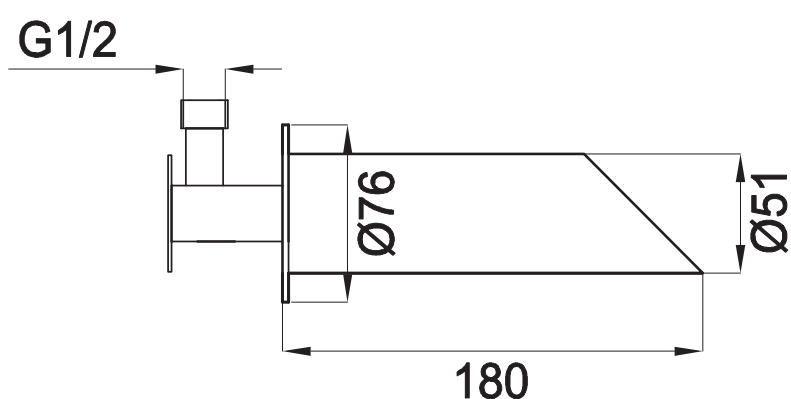

JEE-O pure spout

Article code:

300-3900

● Brushed

Material:

Stainless Steel r304

Cleaning instructions:

download JEE-O shower and taps manual on our website: www.jee-o.com

Connection:

Thread:

G 1/2" (ø15mm / 0.6")

British Standard Pipe (BSP)

Dimension package:

Total weight:

Package weight:

L 27 x W 19 x H 14 cm