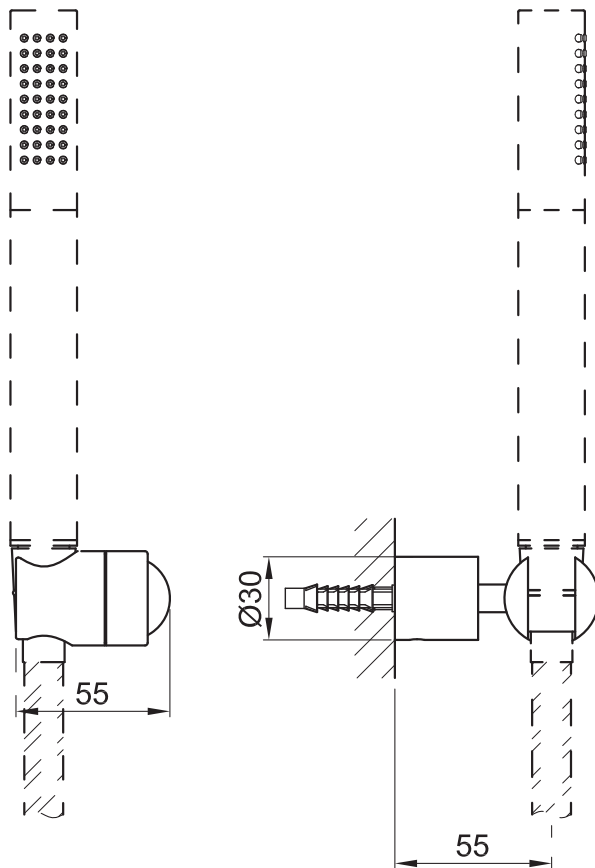

JEE-O hand shower holder

Article code:

001-0060

● Brushed

001-0061

● Polished

001-0063

● Structured black

Dimension package:

L 10 x W 7 x H 7 cm

Total weight:

0.416 kg

Package weight:

0.03 kg

7 year warranty - The general conditions can be found on our website: www.jee-o.com/downloads

HS code: