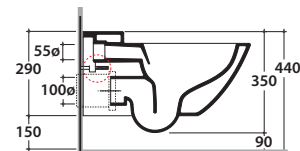

# STOCKHOLM WALL-HUNG WC NO RIM LAS04

CE EN 997:2015

# GLOBO

-  Ceramic antibacterial effect BATAFORM®
-  SENZABRIDA®
-  Glazed product with CERASLIDE®
-  Drain 4/2,6 lt

Cod. **LAS04**

Wall-hung Wc No Rim 58.37 h35 cm. Drain 4 / 2,6 Lt. Fixing kit included. Weight 20 Kg