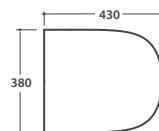

STOCKHOLM WALL-HUNG WC NO RIM LAS04

CE EN 997:2015

GLOBO

- Ceramic antibacterial effect BATAFORM®
- SENZABRIDA®
- Glazed product with CERASLIDE®
- Drain 4/2,6 lt

Cod. **LAS04**

Wall-hung Wc No Rim 58.37 h35 cm. Drain 4 / 2,6 Lt. Fixing kit included. Weight 20 Kg

- Seat-cover with hinge system to quick release
- Antibacterial treatment on toilet seats in shiny white

Cod. **LAR20BI**

Removable duroplast seat-cover with soft-closing system. Weight 3,5 Kg

Cod. **VA132**

Flow reductor.

Cod. **PU001**

Acoustic and crash protection.

Cod. **FI002**

Fixing brackets for W/H sanitary. Weight 2,5 Kg