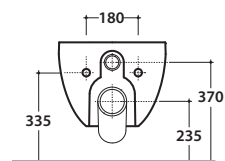

# STOCKHOLM WALL-HUNG WC NO RIM LAS04

CE EN 997:2015

# GLOBO

-  Ceramic antibacterial effect BATAFORM®
-  SENZABRIDA®
-  Glazed product with CERASLIDE®
-  Drain 4/2,6 lt

Cod. **LAS04**

Wall-hung Wc No Rim 58.37 h35 cm. Drain 4 / 2,6 Lt. Fixing kit included. Weight 20 Kg