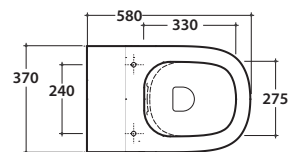

# STOCKHOLM WALL-HUNG WC NO RIM LAS04

CE EN 997:2015

# GLOBO

-  Ceramic antibacterial effect BATAFORM®
-  SENZABRIDA®
-  Glazed product with CERASLIDE®
-  Drain 4/2,6 lt

Cod. **LAS04**

Wall-hung Wc No Rim 58.37 h35 cm. Drain 4 / 2,6 Lt. Fixing kit included. Weight 20 Kg