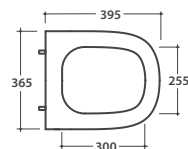

Cod. **LAR20BI**

Removable duroplast seat-cover with soft-closing system. Weight 3,5 Kg

Cod. **VA132**

Flow reductor.

Cod. **PU001**

Acoustic and crash protection.

Cod. **FI002**

Fixing brackets for W/H sanitary. Weight 2,5 Kg