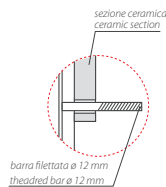

# STOCKHOLM WALL-HUNG WC NO RIM LAS04

CE EN 997:2015

# GLOBO

-  Ceramic antibacterial effect BATAFORM®
-  SENZABRIDA®
-  Glazed product with CERASLIDE®
-  Drain 4/2,6 lt

Cod. **LAS04**

Wall-hung Wc No Rim 58.37 h35 cm. Drain 4 / 2,6 Lt. Fixing kit included. Weight 20 Kg