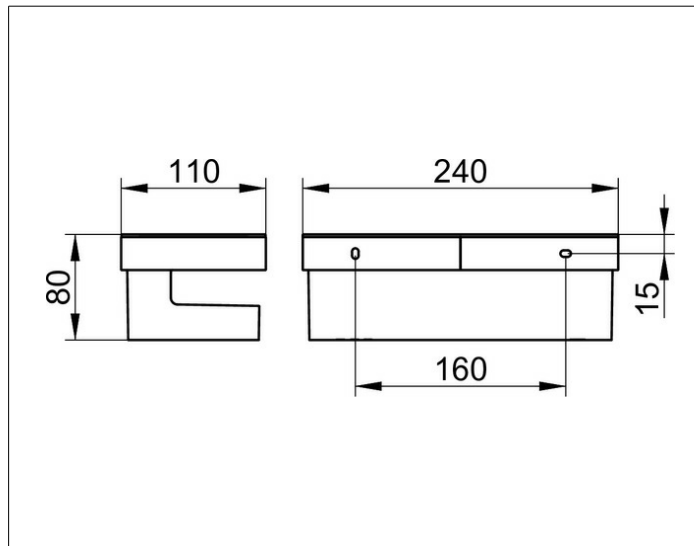

**Collection Moll**

**1275801000 Shower basket**

**PRODUCT**

**DRAWING**

**PRODUCT ATTRIBUTES**

two parts: metal bracket and detachable  
synthetic insert, soap resistant, shutterproof, uv-protected

**SURFACE**

chrome-plated/white

**SPECIFICATIONS**

KEUCO COLLECTION MOLL shower basket, wall mounted 1275801000  
Chrome-plated metal basket with removable, soap resistant, break-proof and  
UV- protected, white, easy to clean  
Total depth 110 mm, height 80 mm, total width 240 mm  
The shower basket is fitted with 2 hidden fixing points  
incl. corrosion-free mounting material