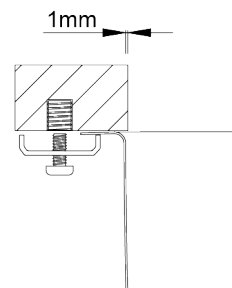

Rounded monobloc bowl for several types of installation.

FINISHINGS:

● Polished

Technical Details

What you need to know

External Measure Ø419mm

Bowls Measure Ø385mm

Depth 175mm

Bowls Measure Ø385mm

Depth 175mm

Package Individual Box

Cabinet Size 450mm

Cutout Sizes

Inset Installation

Integrated Installation

Undermount Installation

What you need to know

External Measure Ø419mm

Bowls Measure Ø385mm

Depth 175mm

Package Individual Box

Cabinet Size 450mm

Cutout Sizes

Inset Installation

Technical Details

What you need to know

External Measure	Ø419mm
Bowls Measure	Ø385mm
Depth	175mm
Package	Individual Box
Cabinet Size	450mm

Cutout Sizes

Inset Installation

Integrated Installation

Undermount Installation