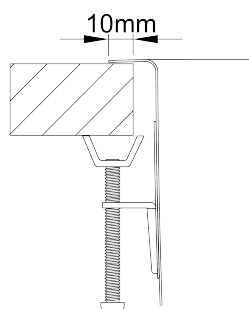

RODI

RODI SELECTION - SINGLE BOWLS

PIO MITHUS

Rounded monobloc bowl for several types of installation.

FINISHINGS:

● Polished

Technical Details

What you need to know

External Measure   Ø419mm

Bowls Measure   Ø385mm

Depth   175mm

Package   Individual Box

Cabinet Size   450mm