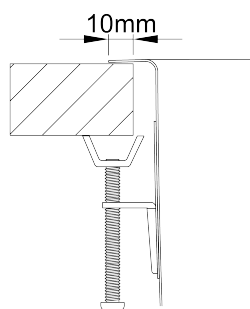

RODI

RODI SELECTION - SINGLE BOWLS

PIO MITHUS

Rounded monobloc bowl for several types of installation.

FINISHINGS:

● Polished

Technical Details

What you need to know

External Measure   Ø419mm

Bowls Measure   Ø385mm

Depth   175mm

Package   Individual Box

Cabinet Size   450mm