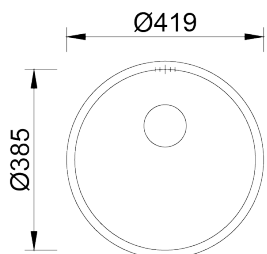

Rounded monobloc bowl for several types of installation.

FINISHINGS:

● Polished

Technical Details

What you need to know

External Measure Ø419mm

Bowls Measure Ø385mm

Depth 175mm

What you need to know

External Measure Ø419mm

Bowls Measure Ø385mm

Depth 175mm

Package Individual Box

Cabinet Size 450mm

Cutout Sizes

Inset Installation

Technical Details

What you need to know

External Measure	Ø419mm
Bowls Measure	Ø385mm
Depth	175mm
Package	Individual Box
Cabinet Size	450mm

Cutout Sizes

Inset Installation

Integrated Installation

Undermount Installation

External Measure	Ø419mm
Bowls Measure	Ø385mm
Depth	175mm
Package	Individual Box
Cabinet Size	450mm

Cutout Sizes

Inset Installation

Integrated Installation

Undermount Installation

Overmount Installation