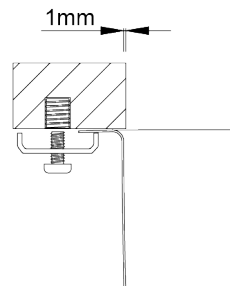

Overmount Installation