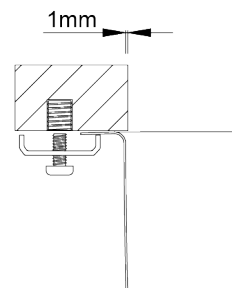

Overmount Installation