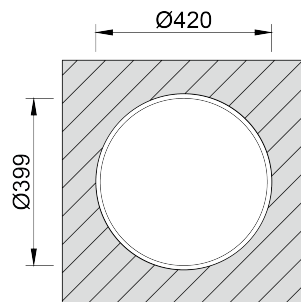

Rounded monobloc bowl for several types of installation.

FINISHINGS:

● Polished

Technical Details

What you need to know

External Measure Ø419mm

Bowls Measure Ø385mm

Depth 175mm

Bowls Measure Ø385mm

Depth 175mm

Package Individual Box

Cabinet Size 450mm

Cutout Sizes

Inset Installation

Integrated Installation

Undermount Installation

What you need to know

External Measure Ø419mm

Bowls Measure Ø385mm

Depth 175mm

Package Individual Box

Cabinet Size 450mm

Cutout Sizes

Inset Installation

Technical Details

What you need to know

External Measure	Ø419mm
Bowls Measure	Ø385mm
Depth	175mm
Package	Individual Box
Cabinet Size	450mm

Cutout Sizes

Inset Installation

Integrated Installation

Undermount Installation