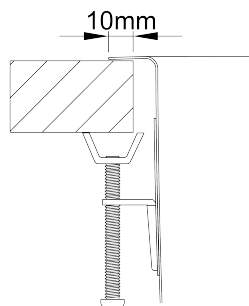

RODI SELECTION - SINGLE BOWLS

PIO MITHUS

Rounded monobloc bowl for several types of installation.