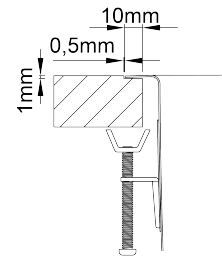

Rounded monobloc bowl for several types of installation.

FINISHINGS:

● Polished

Technical Details

What you need to know

External Measure Ø419mm

Bowls Measure Ø385mm

Depth 175mm

Bowls Measure Ø385mm

Depth 175mm

Package Individual Box

Cabinet Size 450mm

Cutout Sizes

Inset Installation

Integrated Installation

Undermount Installation

What you need to know

External Measure Ø419mm

Bowls Measure Ø385mm

Depth 175mm

Package Individual Box

Cabinet Size 450mm

Cutout Sizes

Inset Installation

Technical Details

What you need to know

External Measure	Ø419mm
Bowls Measure	Ø385mm
Depth	175mm
Package	Individual Box
Cabinet Size	450mm

Cutout Sizes

Inset Installation

Integrated Installation

Undermount Installation