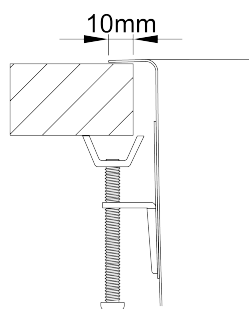

PIO MITHUS

Rounded monobloc bowl for several types of installation.

**FINISHINGS:**

● Polished

Technical Details

What you need to know

External Measure	Ø419mm
Bowls Measure	Ø385mm
Depth	175mm
Package	Individual Box
Cabinet Size	450mm

Cutout Sizes

Inset Installation

Integrated Installation

Undermount Installation

Overmount Installation

RODI

RODI SELECTION - SINGLE BOWLS

PIO MITHUS

Rounded monobloc bowl for several types of installation.

FINISHINGS:

● Polished

Technical Details

What you need to know

External Measure Ø419mm

Bowls Measure Ø385mm

Depth 175mm

Technical Details

What you need to know

External Measure	Ø419mm
Bowls Measure	Ø385mm
Depth	175mm
Package	Individual Box
Cabinet Size	450mm

Cutout Sizes

Inset Installation

Integrated Installation

Undermount Installation