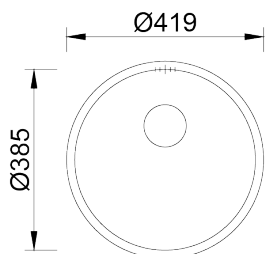

External Measure   Ø419mm

Bowls Measure   Ø385mm

Depth   175mm

Package   Individual Box

Cabinet Size   450mm