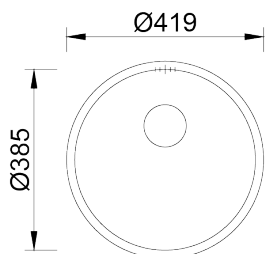

Rounded monobloc bowl for several types of installation.

FINISHINGS:

● Polished

Technical Details

What you need to know

External Measure Ø419mm

Bowls Measure Ø385mm

Depth 175mm

What you need to know

External Measure Ø419mm

Bowls Measure Ø385mm

Depth 175mm

Package Individual Box

Cabinet Size 450mm

Cutout Sizes

Inset Installation

Technical Details

What you need to know

External Measure	Ø419mm
Bowls Measure	Ø385mm
Depth	175mm
Package	Individual Box
Cabinet Size	450mm

Cutout Sizes

Inset Installation

Integrated Installation

Undermount Installation

External Measure	Ø419mm
Bowls Measure	Ø385mm
Depth	175mm
Package	Individual Box
Cabinet Size	450mm

Cutout Sizes

Inset Installation

Integrated Installation

Undermount Installation

Overmount Installation