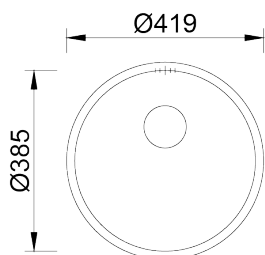

PIO MITHUS

Rounded monobloc bowl for several types of installation.

**FINISHINGS:**

● Polished

Technical Details

What you need to know

External Measure	Ø419mm
Bowls Measure	Ø385mm
Depth	175mm
Package	Individual Box
Cabinet Size	450mm

Rounded monobloc bowl for several types of installation.

FINISHINGS:

● Polished

Technical Details

What you need to know

External Measure Ø419mm

Bowls Measure Ø385mm

Depth 175mm

What you need to know

External Measure Ø419mm

Bowls Measure Ø385mm

Depth 175mm

Package Individual Box

Cabinet Size 450mm

Cutout Sizes

Inset Installation

Technical Details

What you need to know

External Measure	Ø419mm
Bowls Measure	Ø385mm
Depth	175mm
Package	Individual Box
Cabinet Size	450mm

Cutout Sizes

Inset Installation

Integrated Installation

Undermount Installation