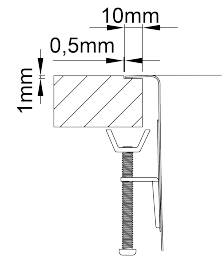

Undermount Installation