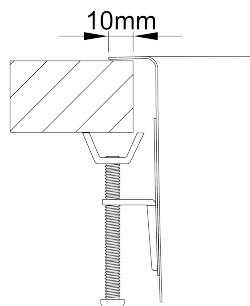

RODI SELECTION - SINGLE BOWLS

PIO MITHUS

Rounded monobloc bowl for several types of installation.