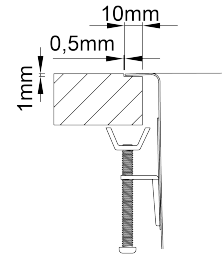

Undermount Installation