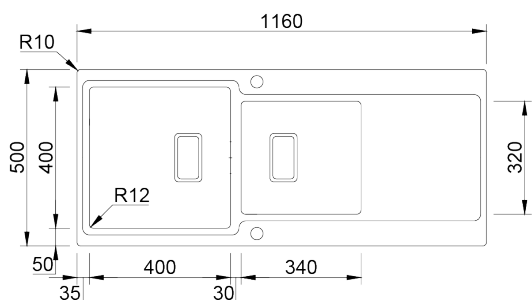

# EVO 116

Reversible sink with two bowls and 12mm radius. Its minimalist design allows the use of several accessories.

**FINISHINGS:**

- Brushed

## Technical Details

What you need to know

External Measure	1160x500mm
Bowls Measure	400x400/340x320mm
Depth	200mm
Package	Individual Box
Cabinet Size	900mm