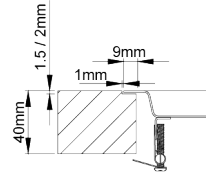

## Technical Details

What you need to know

External Measure	1160x500mm
Bowls Measure	400x400/340x320mm
Depth	200mm
Package	Individual Box
Cabinet Size	900mm

# Cutout Sizes

**Integrated  
Installation**

**Overmount  
Installation**