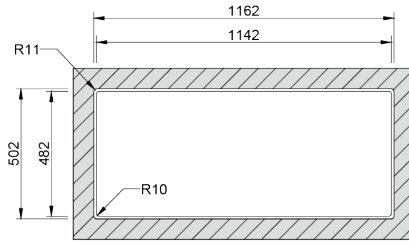

## Technical Details

What you need to know

External Measure	1160x500mm
Bowls Measure	400x400/340x320mm
Depth	200mm
Package	Individual Box
Cabinet Size	900mm

# Cutout Sizes

**Integrated  
Installation**

**Overmount  
Installation**