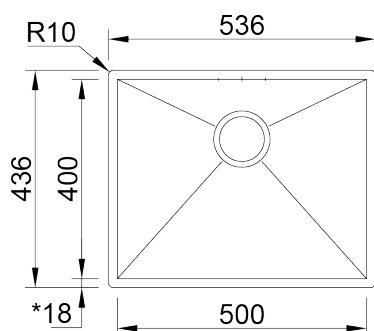

# BOX LINE 50

Bowl with straight and minimalist lines, with 0mm radius, and a rounded valve.

**FINISHINGS:**

● Brushed

## Technical Details

What you need to know

\* Undermount - 20 mm edge

External Measure	536x436mm
------------------	-----------

Bowls Measure	500x400mm
---------------	-----------

Depth	200mm
-------	-------

Package	Individual Box
---------	----------------

Cabinet Size	600mm
--------------	-------