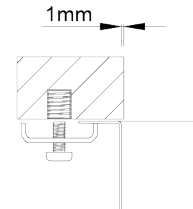

## Technical Details

What you need to know

\* Undermount - 20 mm edge

External Measure	536x436mm
------------------	-----------

Bowls Measure	500x400mm
---------------	-----------

Depth	200mm
-------	-------

Package	Individual Box
---------	----------------

Cabinet Size	600mm
--------------	-------

# Cutout Sizes

**Integrated Installation**

**Undermount Installation**

**Overmount Installation**