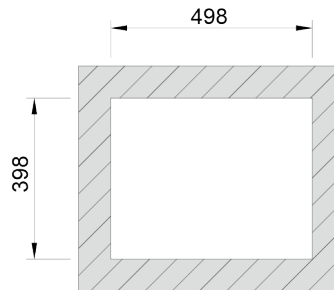

## Technical Details

What you need to know

\* Undermount - 20 mm edge

External Measure	536x436mm
------------------	-----------

Bowls Measure	500x400mm
---------------	-----------

Depth	200mm
-------	-------

Package	Individual Box
---------	----------------

Cabinet Size	600mm
--------------	-------

# Cutout Sizes

**Integrated Installation**

**Undermount Installation**

**Overmount Installation**