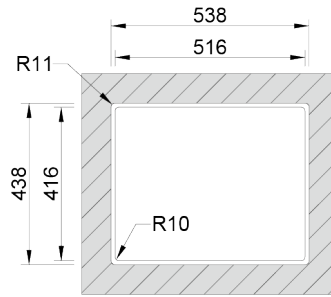

Cutout Sizes