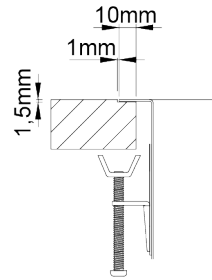

# BOX LINE 50

Bowl with straight and minimalist lines, with 0mm radius, and a rounded valve.

**FINISHINGS:**

● Brushed

## Technical Details

What you need to know

\* Undermount - 20 mm edge

External Measure	536x436mm
------------------	-----------

Bowls Measure	500x400mm
---------------	-----------

Depth	200mm
-------	-------

Package	Individual Box
---------	----------------

Cabinet Size	600mm
--------------	-------

# Cutout Sizes

**Integrated Installation**

**Undermount Installation**

**Overmount Installation**