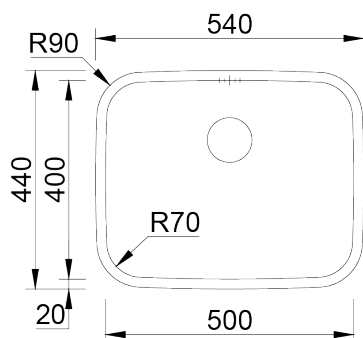

# BELÉM

Monobloc bowl with 70mm radius for several types of installation.

**FINISHINGS:**

● Polished

## Technical Details

What you need to know

External Measure	540x440mm
Bowls Measure	500x400mm
Depth	200mm
Package	Individual Box
Cabinet Size	600mm

# Cutout Sizes

**Integrated Installation**

**Undermount Installation**

**Overmount Installation**