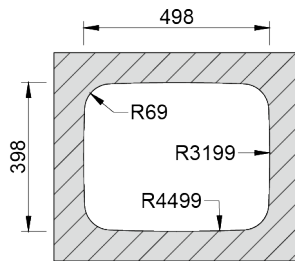

## Technical Details

What you need to know

External Measure	540x440mm
Bowls Measure	500x400mm
Depth	200mm
Package	Individual Box
Cabinet Size	600mm

# Cutout Sizes

**Integrated Installation**

**Undermount Installation**

**Overmount Installation**