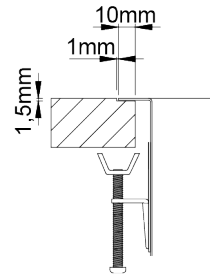

# BELÉM

Monobloc bowl with 70mm radius for several types of installation.

**FINISHINGS:**

● Polished

## Technical Details

What you need to know

External Measure	540x440mm
Bowls Measure	500x400mm
Depth	200mm
Package	Individual Box
Cabinet Size	600mm

# Cutout Sizes

**Integrated Installation**

**Undermount Installation**

**Overmount Installation**