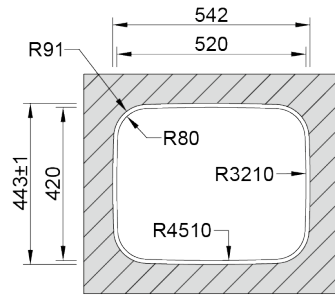

# BELÉM

Monobloc bowl with 70mm radius for several types of installation.

**FINISHINGS:**

● Polished

## Technical Details

What you need to know

External Measure	540x440mm
Bowls Measure	500x400mm
Depth	200mm
Package	Individual Box
Cabinet Size	600mm

# Cutout Sizes

**Integrated Installation**

**Undermount Installation**

**Overmount Installation**