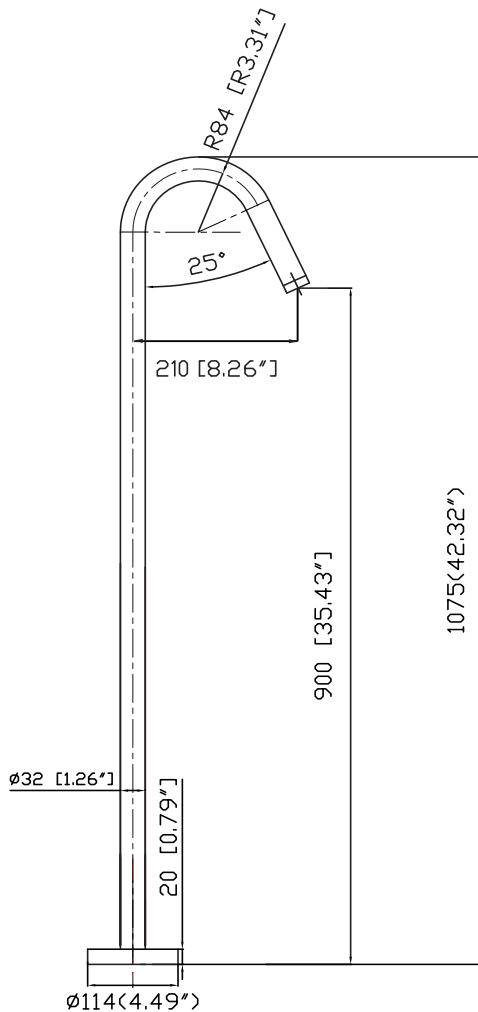

JEE-O slimline bath 01

Note:
UV radiation and extreme temperature can affect the color and structure of the surface of the colored version.

Article code:

800-3100

● Brushed

800-3103

● Structured black

Material:

Stainless Steel r304

Cleaning instructions:

download JEE-O shower and taps manual on our website: www.jee-o.com

Connection:

Thread:

G ½" (ø15mm / 0.6")

British Standard Pipe (BSP)

Dimension package:

Total weight:

Package weight:

L 136 x W 36 x H 7 cm

4.8 kg

1.5 kg

Placing on a water-tight floor

7 year warranty - The general conditions can be found on our website: www.jee-o.com/downloads

HS code: