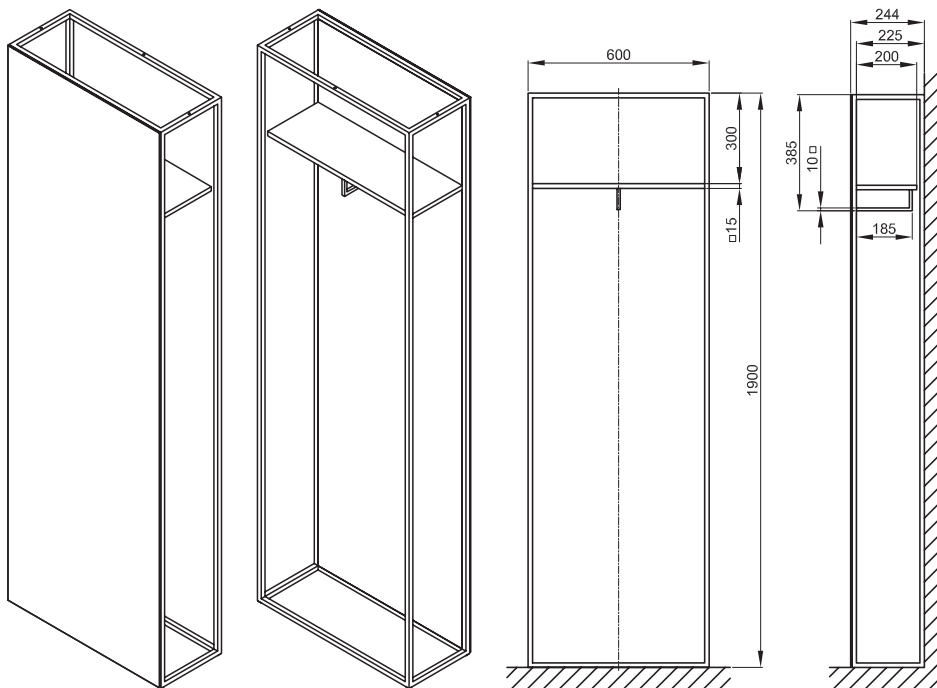

Technical Data Sheet

BETTELUX SHAPE - Accessories

standing mirror wall mounted, with high-quality real-wood veneer on the back side, incl. shelf and hook, steel frame, powder-coated fine structure matt

Design: Tesseraux + Partner

BETTELUX SHAPE STANDING MIRROR

article no.	Q050 FH812	Q050 FH813	Q050 FH814
colours real-wood veneer	Oak Crème	Oak Mocca	Oak Nature
	available from week 22/2015		
dimension	60 x 24,4 x 190 cm		
colours bath frame	can be delivered in		
	<ul style="list-style-type: none"> • white (807) • taupe (809) • black (815) • sky (816) • mint (817) • rose (818) 		