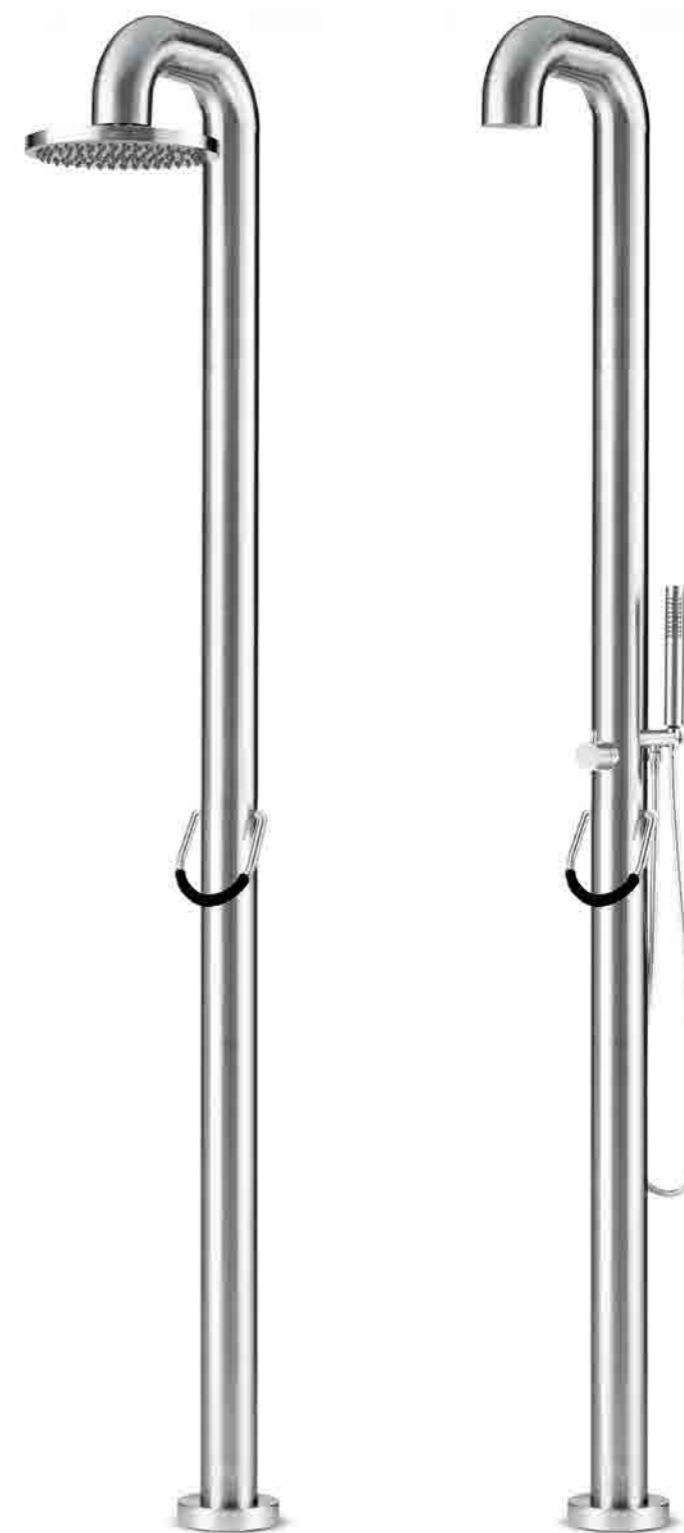

- ✔ Soft-touch 'O-ring'
- ✔ Interchangeable shower head
- ✔ Stainless steel 316

The nozzles give that unique power shower experience, and can be cleaned easily. For those who would like to have a bigger shower head, a 15 cm shower head is included. Less is more; we have emphasized the minimalistic modern styling of the shower by losing the flange on the shower head and giving the rosette smaller dimensions.

interchangeable shower head ø15 cm included

100-6100

100-6210

# fatline shower

Most eye-catching is probably the restyling of the typical 'O-ring' handle. The new slender design combined with a soft-touch colour contrasting cover, offers both a very expressive styling and a firm grip. The interchangeable shower head matches perfectly with the black 'O-ring' cover, through its 78 nozzles in black. Not only does it look good, it feels good too!

- ✓ Soft-touch 'O-ring'
- ✓ Interchangeable shower head
- ✓ Stainless steel 316

The nozzles give that unique power shower experience, and can be cleaned easily. For those who would like to have a smaller shower head, a 8,5 cm shower head is included. Less is more; we have emphasized the minimalistic modern styling of the shower by losing the flange on the shower head and giving the rosette smaller dimensions.