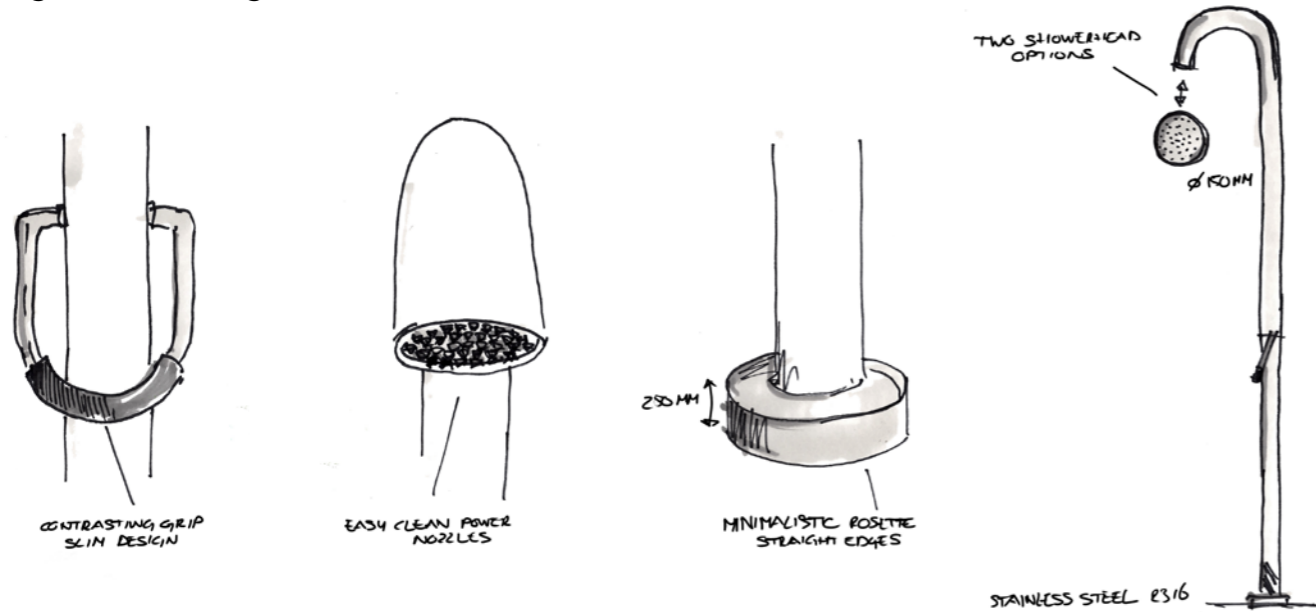

# slimline new items

The JEE-O slimline series has been expanded still further. New to the collection are a wall mounted cold water tap, and a wall-mounted basin tap with a 90-degree spout. These are among JEE-O's responses to today's trends: minimalistic design, with beautiful straight lines and slim fittings. This is reflected in the 2 hole mixer set, in both high and low versions. These two-hole top mounted taps fit perfectly with a whole range of basins.

800-1765

**2 hole mixer set high**

800-1770

800-1773

800-1774

800-1775

# original shower

Most eye-catching is probably the restyling of the typical 'O-ring' handle. The new slender design combined with a soft-touch colour contrasting cover, offers both a very expressive styling and a firm grip. The interchangeable shower head matches perfectly with the black 'O-ring' cover, through its 43 nozzles in black. Not only does it look good, it feels good too!

- ✔ Soft-touch 'O-ring'
- ✔ Interchangeable shower head
- ✔ Stainless steel 316

The nozzles give that unique power shower experience, and can be cleaned easily. For those who would like to have a bigger shower head, a 15 cm shower head is included. Less is more; we have emphasized the minimalistic modern styling of the shower by losing the flange on the shower head and giving the rosette smaller dimensions.