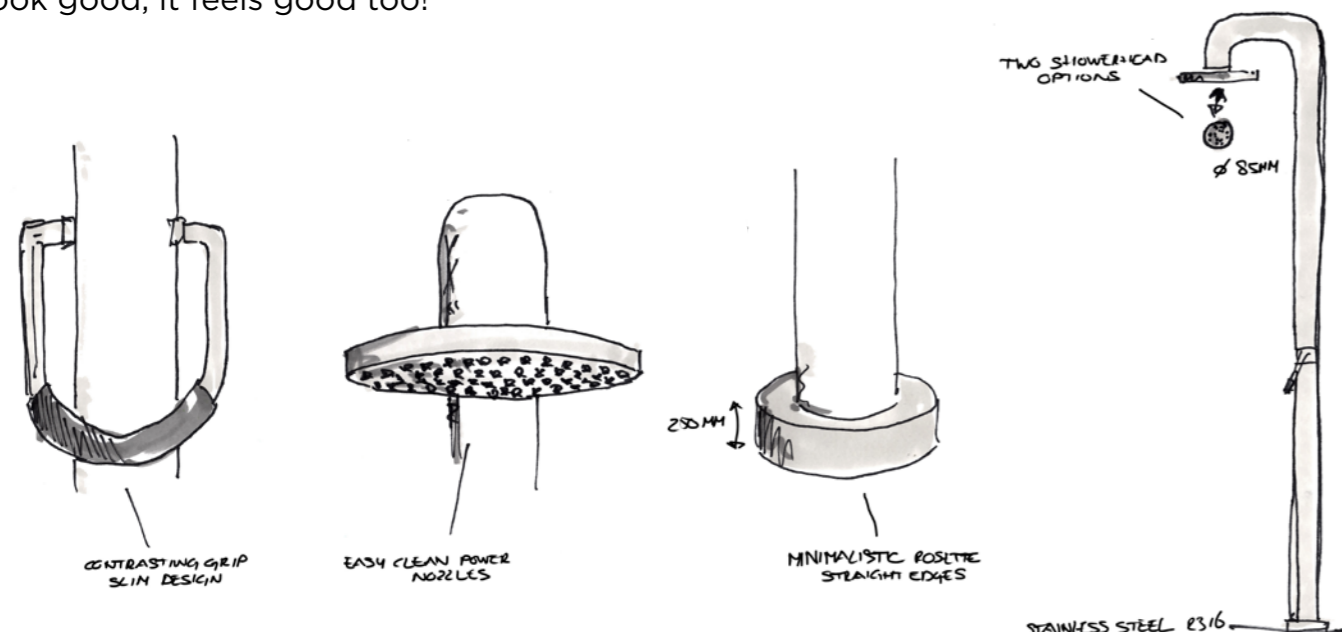

- ✔ Soft-touch 'O-ring'
- ✔ Interchangeable shower head
- ✔ Stainless steel 316

The nozzles give that unique power shower experience, and can be cleaned easily. For those who would like to have a bigger shower head, a 15 cm shower head is included. Less is more; we have emphasized the minimalistic modern styling of the shower by losing the flange on the shower head and giving the rosette smaller dimensions.

interchangeable shower head ø15 cm included

100-6100

100-6210

# fatline shower

Most eye-catching is probably the restyling of the typical 'O-ring' handle. The new slender design combined with a soft-touch colour contrasting cover, offers both a very expressive styling and a firm grip. The interchangeable shower head matches perfectly with the black 'O-ring' cover, through its 78 nozzles in black. Not only does it look good, it feels good too!

- ✓ Soft-touch 'O-ring'
- ✓ Interchangeable shower head
- ✓ Stainless steel 316

The nozzles give that unique power shower experience, and can be cleaned easily. For those who would like to have a smaller shower head, a 8,5 cm shower head is included. Less is more; we have emphasized the minimalistic modern styling of the shower by losing the flange on the shower head and giving the rosette smaller dimensions.