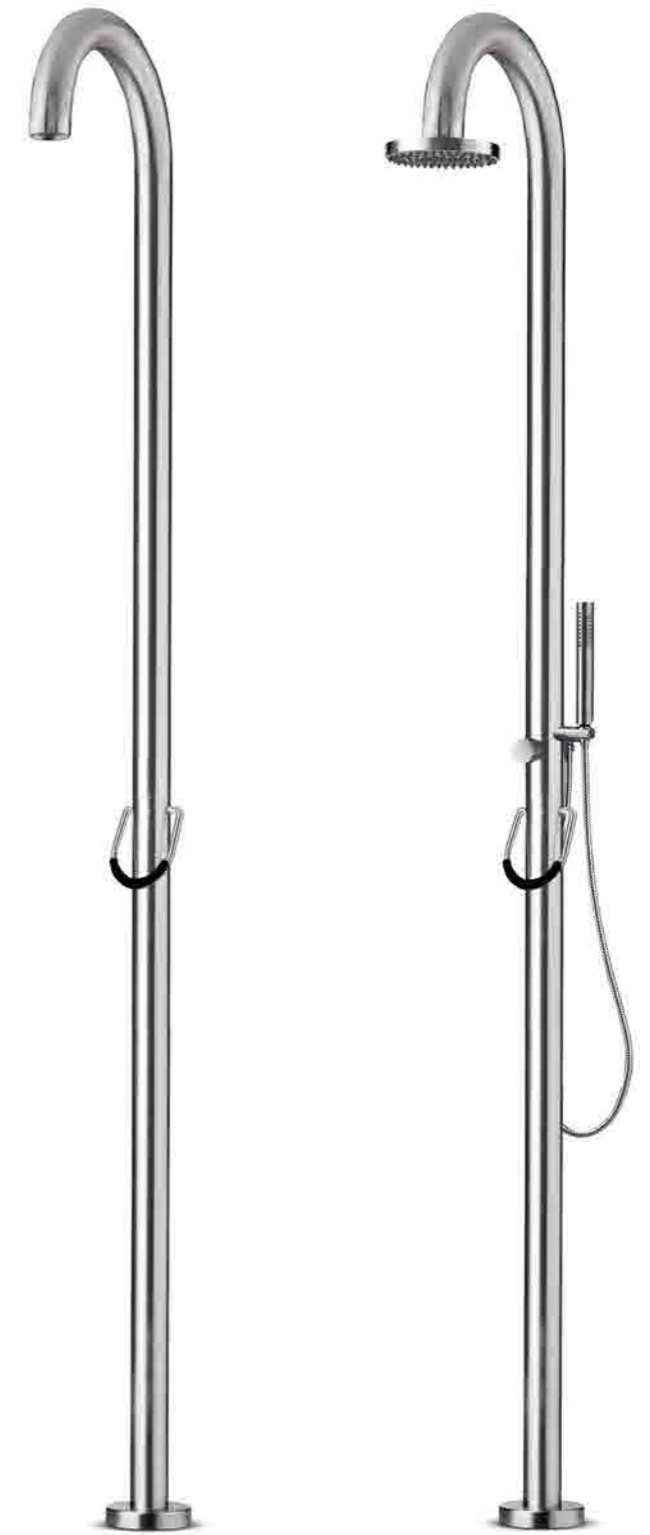

# slimline new items

The JEE-O slimline series has been expanded still further. New to the collection are a wall mounted cold water tap, and a wall-mounted basin tap with a 90-degree spout. These are among JEE-O's responses to today's trends: minimalistic design, with beautiful straight lines and slim fittings. This is reflected in the 2 hole mixer set, in both high and low versions. These two-hole top mounted taps fit perfectly with a whole range of basins.

# original shower

Most eye-catching is probably the restyling of the typical 'O-ring' handle. The new slender design combined with a soft-touch colour contrasting cover, offers both a very expressive styling and a firm grip. The interchangeable shower head matches perfectly with the black 'O-ring' cover, through its 43 nozzles in black. Not only does it look good, it feels good too!

- ✔ Soft-touch 'O-ring'
- ✔ Interchangeable shower head
- ✔ Stainless steel 316

The nozzles give that unique power shower experience, and can be cleaned easily. For those who would like to have a bigger shower head, a 15 cm shower head is included. Less is more; we have emphasized the minimalistic modern styling of the shower by losing the flange on the shower head and giving the rosette smaller dimensions.

# fatline shower

Most eye-catching is probably the restyling of the typical 'O-ring' handle. The new slender design combined with a soft-touch colour contrasting cover, offers both a very expressive styling and a firm grip. The interchangeable shower head matches perfectly with the black 'O-ring' cover, through its 78 nozzles in black. Not only does it look good, it feels good too!