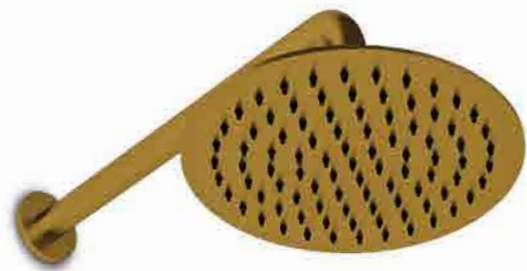

diverter

valve

wall hand shower

wall shower bar

shower set

shower head small
Ø25 cm

shower head large
Ø40 cm

shower head
Ø28.5 cm

wall shower

ceiling shower
lengths 15, 25 and 35 cm

body jet

combination 01

Includes: wall shower, shower head small, wall hand shower, thermostat and diverter

combination 02

Includes: wall shower, shower head small, wall hand shower, thermostat and 2 valves

toilet roll holder

spare roll holder

toilet brush

wall soap dispenser

wall cup

robe hook

towel holder

towel rack