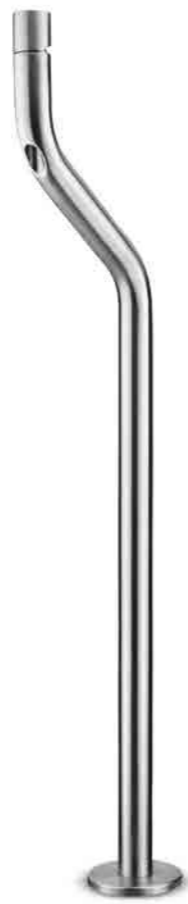

flow SERIES BY BRIAN SIRONI

shower 02

wall shower mixer

bath mixer

basin mixer floor

basin mixer high

basin mixer low

wall basin mixer

wall basin mixer towel bar
left / right

mirror
Ø50 cm

mirror
ø80 cm

bath

basin high

basin

“Perfection is when
there is no redundancy”

Grand & Johnson