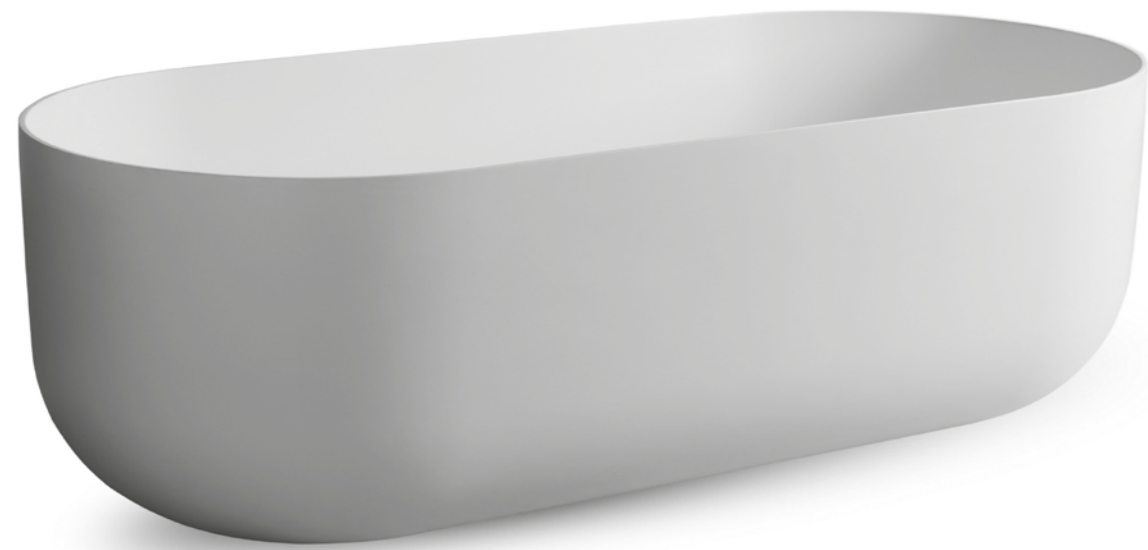

wall basin mixer towel bar
left / right

mirror
Ø50 cm

mirror
ø80 cm

bath

basin high

basin

“Perfection is when
there is no redundancy”

Grand & Johnson