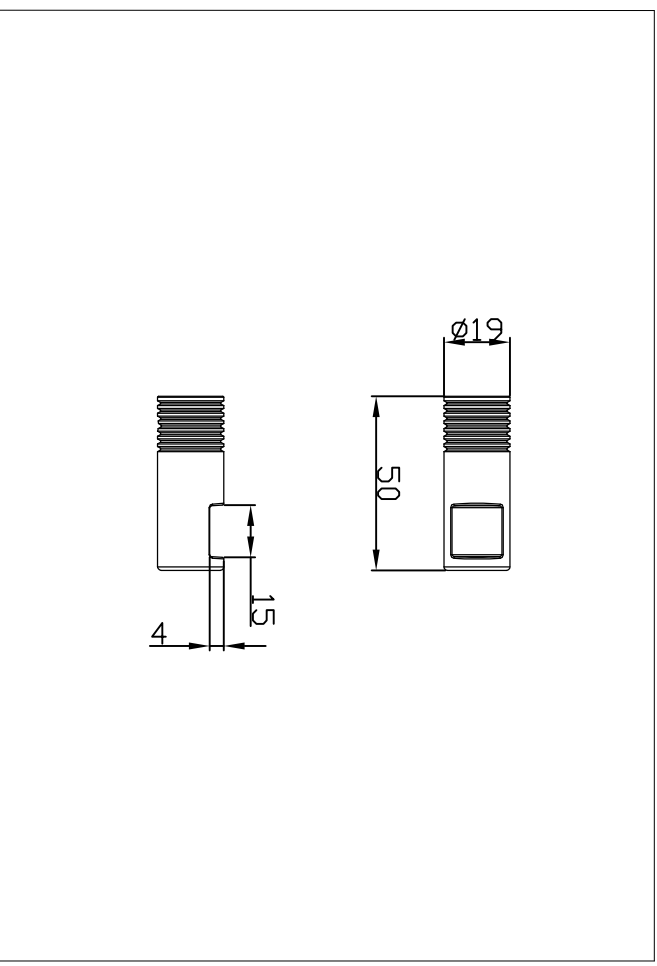

Robe hook

701-0102 / 701-0100

installation

technical diagram

explosion diagram