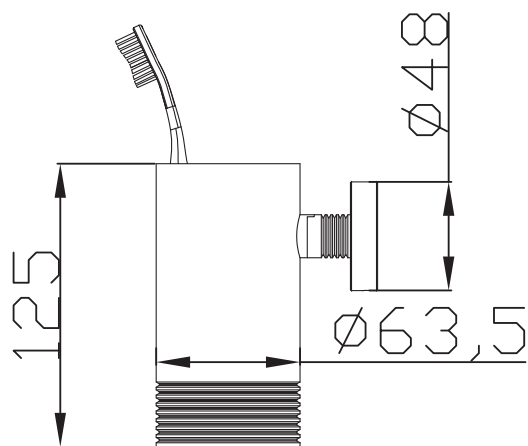

JEE-O soho wall cup specifications

Note:
UV radiation and extreme temperature
can affect the color and structure of the
JEE-O soho wall surface.

Article code:

701-0130

● RAW

701-0132

● 1.5 Electro powder spray hammercoated black

Material:

Stainless Steel r304

Cleaning instructions:

download JEE-O shower and taps manual
on our website: www.jee-o.com

Dimension package:

L 18 x W 7.5 x H 7.5 cm

Total weight:

0.494 kg

Package weight:

0.054 kg

7 year warranty - The general conditions can be
found on our website: www.jee-o.com/downloads

HS code:

73249000