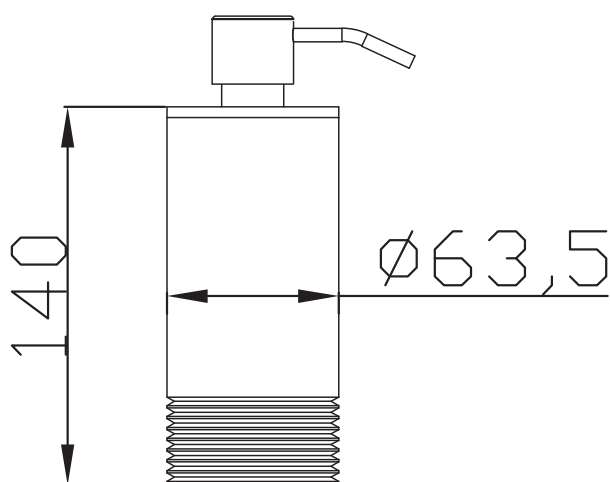

JEE-O soho soap dispenser specifications

Note:
UV radiation and extreme temperature
can affect the color and structure of the
JEE-O soho wall surface.

Article code:

701-0050

● RAW

701-0052

● 1.5 Electro powder spray hammercoated black

Material:

Stainless Steel r304

Cleaning instructions:

download JEE-O shower and taps manual
on our website: www.jee-o.com

Dimension package:

L 7.5 x W 8.5 x H 7.5 cm

Total weight:

0.434 kg

Package weight:

0.045 kg

7 year warranty - The general conditions can be
found on our website: www.jee-o.com/downloads

HS code:

73249000