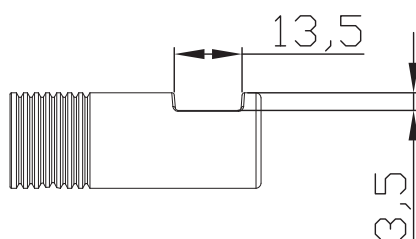

JEE-O soho robe hook specifications

Note:
UV radiation and extreme temperature
can affect the color and structure of the
JEE-O soho wall surface.

Article code:

701-0100

● RAW

701-0102

● 1.5 Electro powder spray hammercoated black

Material:

Stainless Steel r304

Cleaning instructions:

download JEE-O shower and taps manual
on our website: www.jee-o.com

Dimension package:

L6,5 x B5,5 x H3,5 cm

Total weight:

0.11 kg