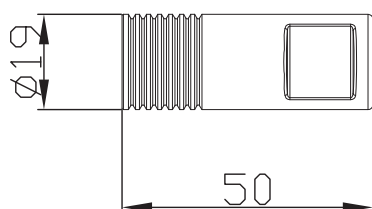

JEE-O soho robe hook specifications

Note:
UV radiation and extreme temperature
can affect the color and structure of the
JEE-O soho wall surface.

Article code:

701-0100

● RAW

701-0102

● 1.5 Electro powder spray hammercoated black

Material:

Stainless Steel r304

Cleaning instructions:

download JEE-O shower and taps manual
on our website: www.jee-o.com

Dimension package:

L6,5 x B5,5 x H3,5 cm

Total weight:

0.11 kg

Package weight:

0.02 kg

7 year warranty - The general conditions can be
found on our website: www.jee-o.com/downloads

HS code:

73249000