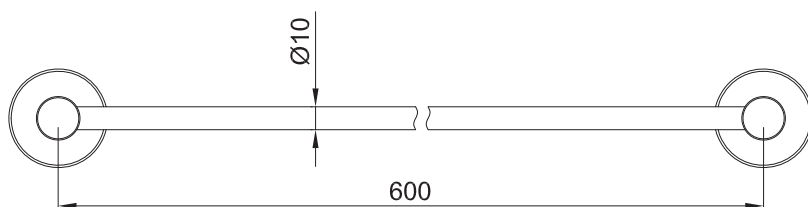

JEE-O slimline towel holder specifications

Note:
UV radiation and extreme temperature
can affect the color and structure of the
surface of the colored version.

Article code:

801-0060

● Brushed

801-0063

● Structured black

801-0064

● PVD coated bronze

801-0065

● PVD coated matt gold

Material:

Stainless Steel r304

Cleaning instructions:

download JEE-O shower and taps manual
on our website: www.jee-o.com

Dimension package:

L 65 x W 7.5 x H 5 cm

Total weight:

0.6 kg

Package weight:

0.1 kg

7 year warranty - The general conditions can be
found on our website: www.jee-o.com/downloads