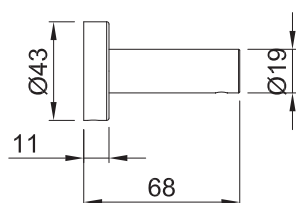

JEE-O slimline towel holder specifications

Note:
UV radiation and extreme temperature
can affect the color and structure of the
surface of the colored version.

Article code:

801-0060

● Brushed

801-0063

● Structured black

Dimension package:

L 65 x W 7.5 x H 5 cm

Total weight:

0.6 kg

Package weight:

0.1 kg

7 year warranty - The general conditions can be
found on our website: www.jee-o.com/downloads