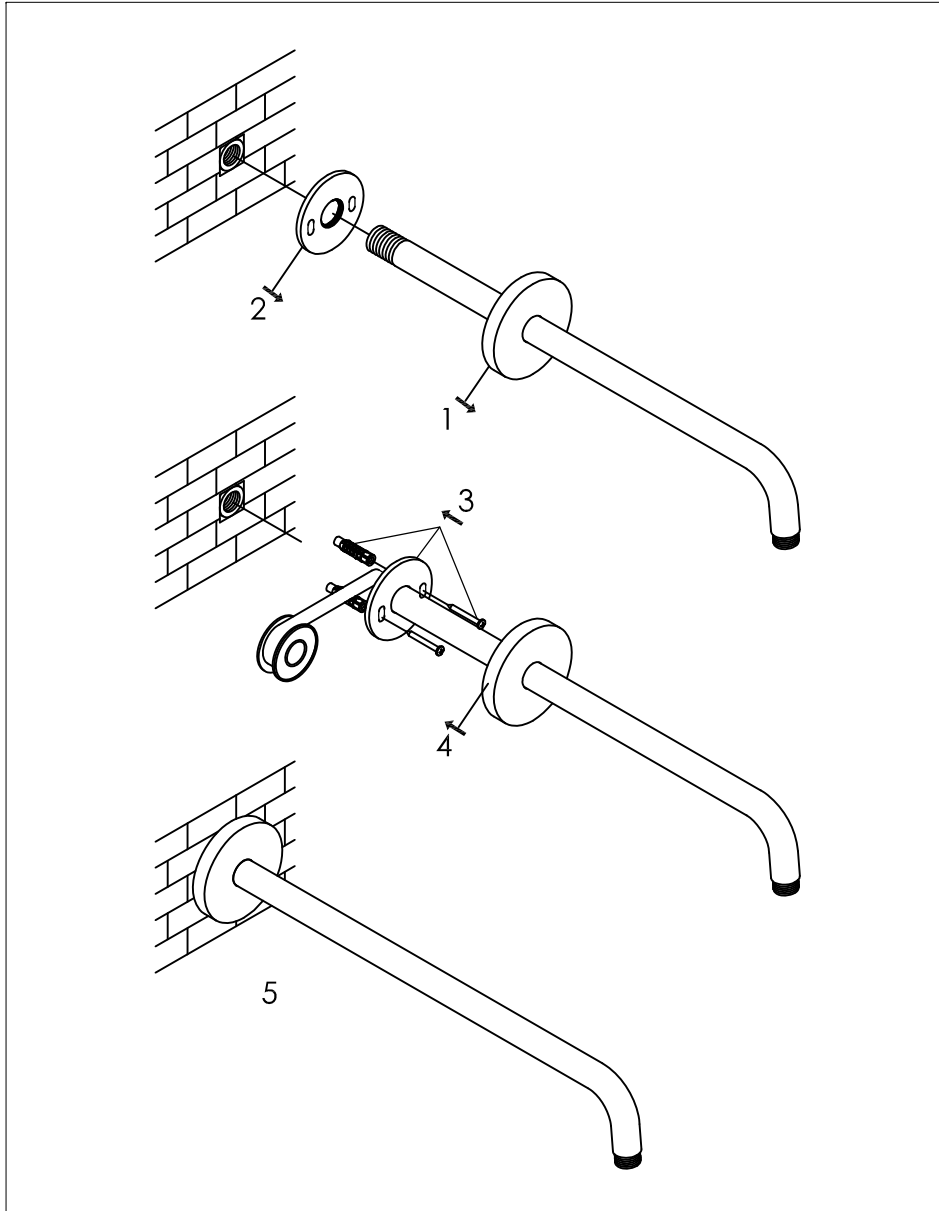

wall mounted shower arm

wand douchekophouder

801-6900 / 801-6903 / 801-6904 / 801-6905

installation

technical diagram

explosion diagram

SNxxx-20xx

www.jee-o.com