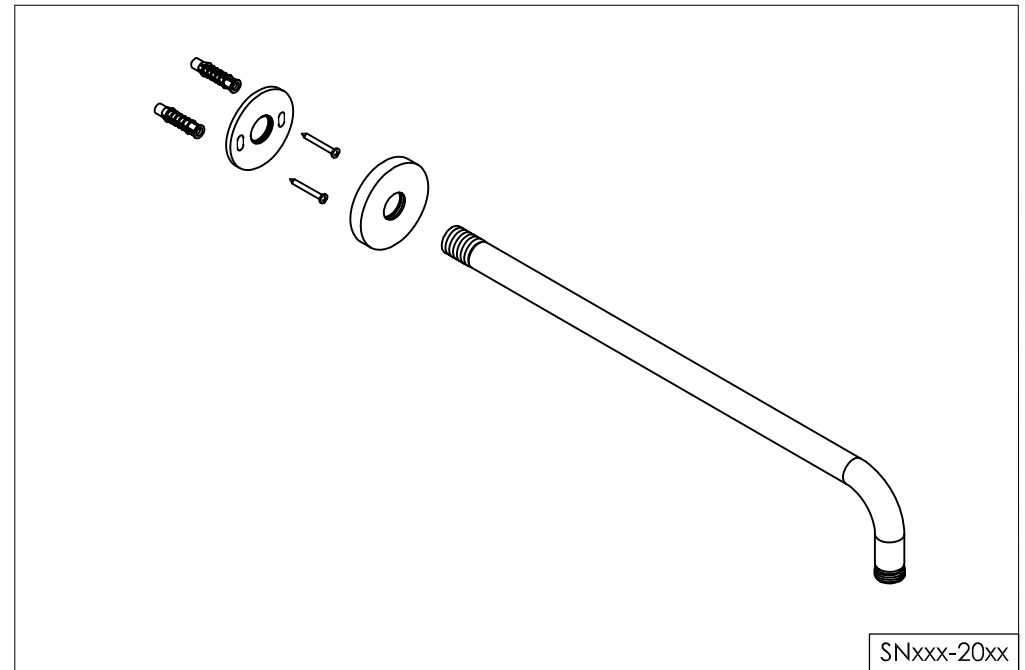

wall mounted shower arm

wand douchekophouder

801-6900 / 801-6903 / 801-6904 / 801-6905

installation

technical diagram

explosion diagram

SNxxx-20xx

www.jee-o.com