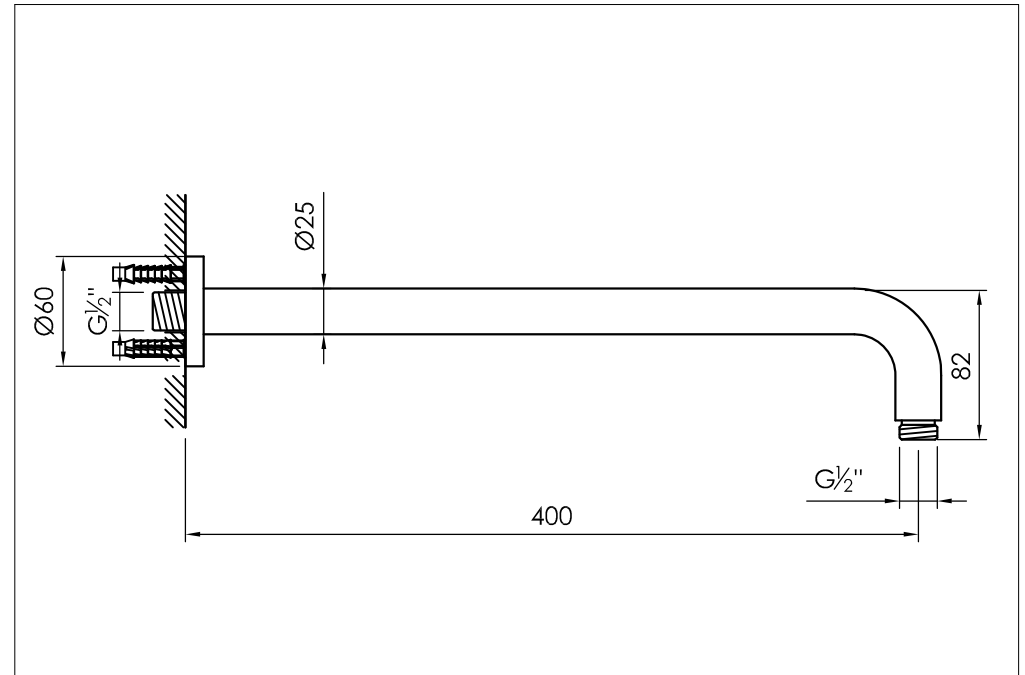

wall mounted shower arm

wand douchekophouder

801-6900 / 801-6903 / 801-6904 / 801-6905

installation

technical diagram

explosion diagram

SNxxx-20xx

www.jee-o.com