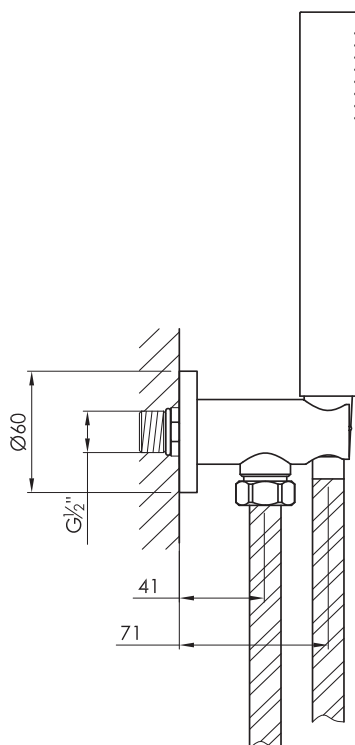

# JEE-O slimline wall hand shower

Article code:

800-6910

● Brushed

800-6913

● Structured black

800-6914

● PVD coated bronze

800-6915

● PVD coated matt gold

Material:

Stainless Steel r304

Cleaning instructions:

download JEE-O shower and taps manual on our website: [www.jee-o.com](http://www.jee-o.com)

Connection:

Thread:

G 1/2" (ø15mm / 0.6")

British Standard Pipe (BSP)

Dimension package:

L 26 x W 14 x H 8 cm

Total weight:

1.1 kg

Package weight:

0.1 kg