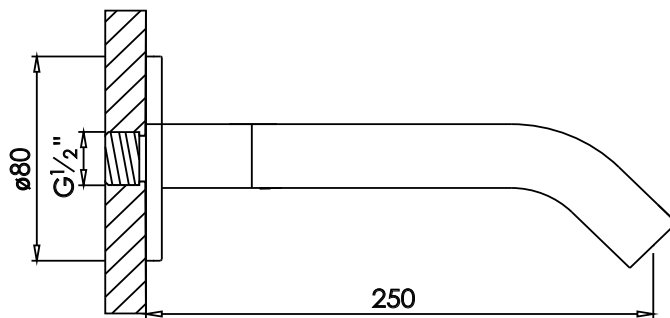

JEE-O slimline spout long

Article code:

800-3910

● Brushed

800-3913

● Structured black

800-3914

● PVD coated bronze

800-3915

● PVD coated matt gold

Material:

Stainless Steel r304

Cleaning instructions:

download JEE-O shower and taps manual on our website: www.jee-o.com

Connection:

Thread:

G 1/2" (ø15mm / 0.6")
British Standard Pipe (BSP)

Dimension package:

Total weight:

Package weight:

L 32 x W 10 x H 3,5 cm
0,55 kg
0,08 kg

7 year warranty - The general conditions can be found on our website: www.jee-o.com/downloads