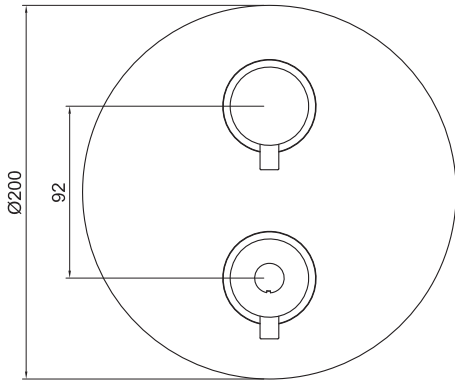

JEE-O slimline mixer TH

Article code: **800-2300**
 ● Brushed
800-2303
 ● Structured black

Material: **Stainless Steel r304**

Cleaning instructions: **download JEE-O shower and taps manual on our website: www.jee-o.com**

Cartridges: **Vernet mixing mechanism (thermostatic), item code 005-0501 and Fluhs ceramic diverter mechanism, item code 005-0601**

Flow at water of 38°C / 100,4°F: **12l p/m at 3bar pressure**

Connection: **2 x G 1/2" (ø15mm / 0.6") in
3 x G 1/2" (ø15mm / 0.6") out
British Standard Pipe (BSP)**

Thread:

Dimension package: **L 21 x W 20 x H 16,5 cm**
 Total weight: **3.3 kg**
 Package weight: **0.3 kg**

7 year warranty - The general conditions can be found on our website: www.jee-o.com/downloads