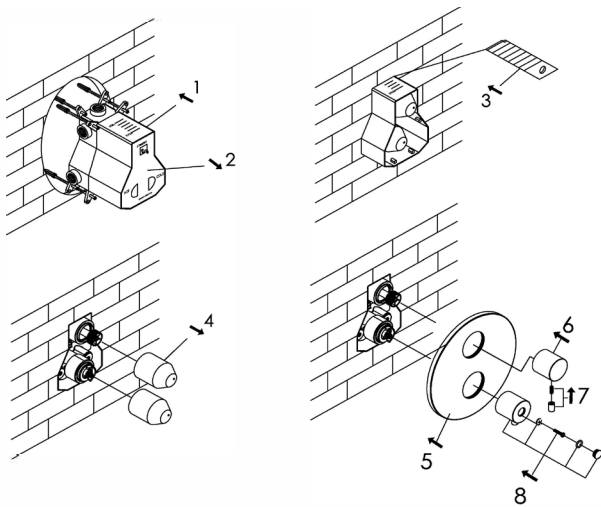

JEE-O slimline mixer TH

Article code: **800-2300**
 ● Brushed
800-2303
 ● Structured black

Material: **Stainless Steel r304**

Cleaning instructions: **download JEE-O shower and taps manual on our website: www.jee-o.com**

Cartridges: **Vernet mixing mechanism (thermostatic), item code 005-0501 and Fluhs ceramic diverter mechanism, item code 005-0601**

Flow at water of 38°C / 100,4°F: **12l p/m at 3bar pressure**

Connection: **2 x G 1/2" (ø15mm / 0.6") in
3 x G 1/2" (ø15mm / 0.6") out
British Standard Pipe (BSP)**

Thread:

Dimension package: **L 21 x W 20 x H 16,5 cm**
 Total weight: **3.3 kg**
 Package weight: **0.3 kg**

7 year warranty - The general conditions can be found on our website: www.jee-o.com/downloads