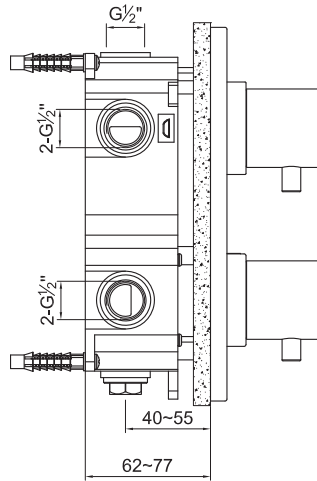

JEE-O slimline mixer TH

Article code: **800-2300**
 ● Brushed
800-2303
 ● Structured black

Material: **Stainless Steel r304**

Cleaning instructions: **download JEE-O shower and taps manual on our website: www.jee-o.com**

Cartridges: **Vernet mixing mechanism (thermostatic), item code 005-0501 and Fluhs ceramic diverter mechanism, item code 005-0601**

Flow at water of 38°C / 100,4°F: **12l p/m at 3bar pressure**

Connection: **2 x G 1/2" (ø15mm / 0.6") in
3 x G 1/2" (ø15mm / 0.6") out
British Standard Pipe (BSP)**

Thread:

Dimension package: **L 21 x W 20 x H 16,5 cm**
 Total weight: **3.3 kg**
 Package weight: **0.3 kg**

7 year warranty - The general conditions can be found on our website: www.jee-o.com/downloads