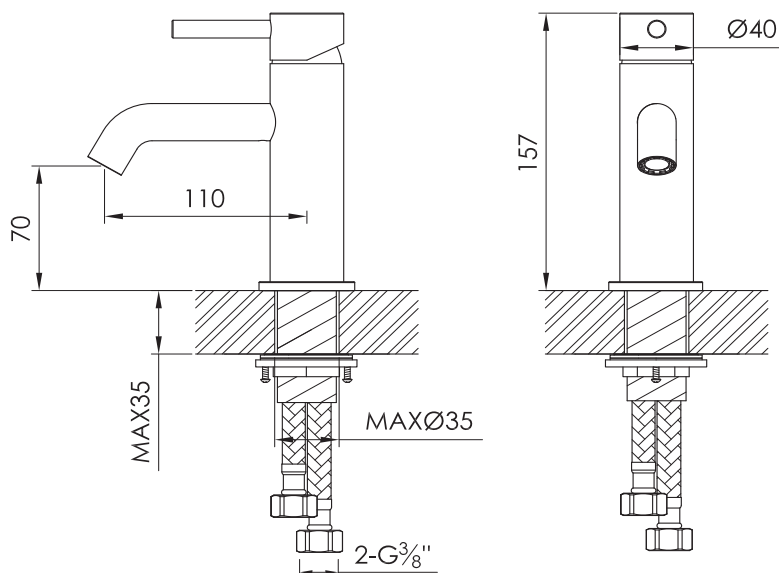

JEE-O slimline basin mixer low

Article code:

800-1700

● Brushed

800-1703

● Structured black

800-1704

● PVD coated bronze

800-1705

● PVD coated matt gold

Material:

Stainless Steel r304

Cleaning instructions:

download JEE-O shower and taps manual on our website: www.jee-o.com

Cartridge:

Sedal ceramic mixing mechanism (35mm), item code 005-0101

Flow at water of 38°C / 100,4°F:

9l / 2,4gal p/m at 3bar pressure

Connection:

2 x G 3/8" (ø10mm / 0.4") nylon^(out)/epdm⁽ⁱⁿ⁾ flexhose with brass swivel British Standard Pipe (BSP)

Thread:

Dimension package:

L 31 x W 22.5 x H 8 cm

Total weight:

1.37 kg

Package weight:

0.29 kg

7 year warranty - The general conditions can be found on our website: www.jee-o.com/downloads

HS code:

84818011900