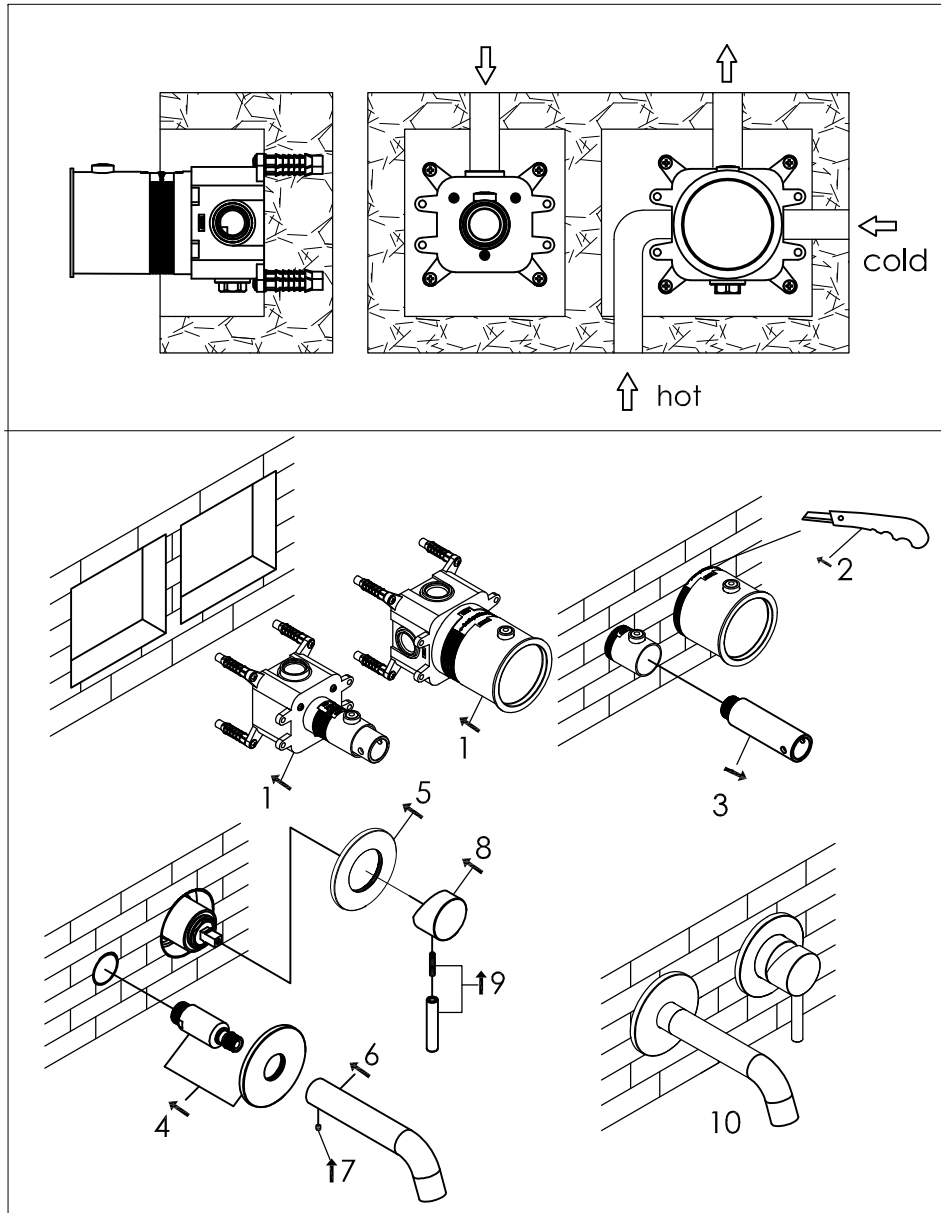

wall mounted basin mixer with build-in box

wand wastafelkraan met inbouwdoos

installation

800-1500 / 800-1503 / 800-1504 / 800-1505

technical diagram

explosion diagram

SNxxx-20xx

www.jee-o.com