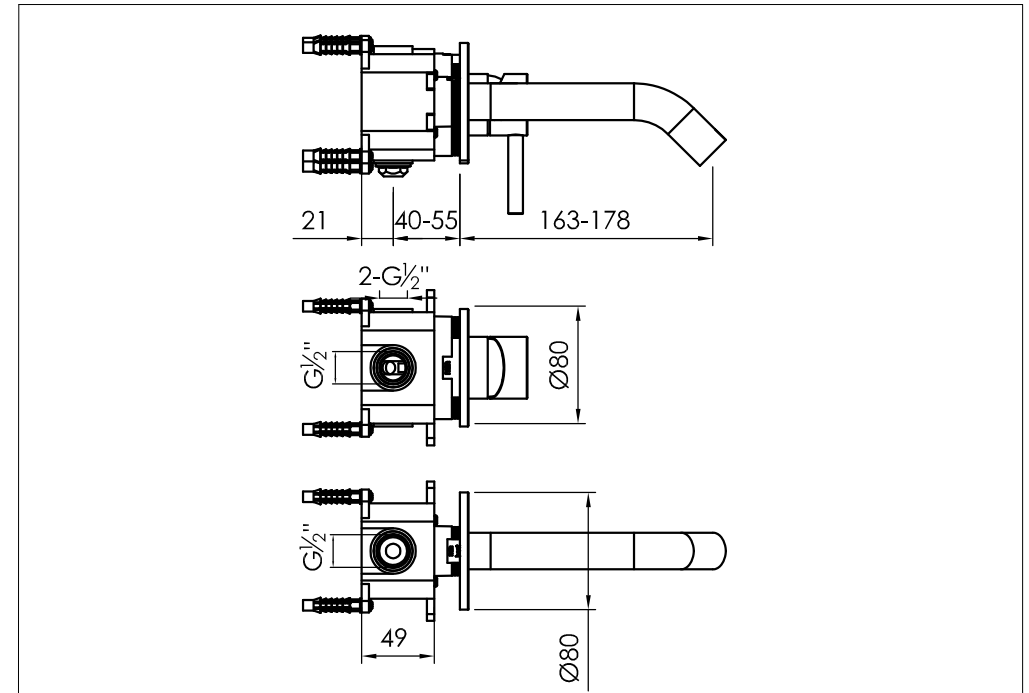

wall mounted basin mixer with build-in box

wand wastafelkraan met inbouwdoos

installation

800-1500 / 800-1503 / 800-1504 / 800-1505

technical diagram

explosion diagram

SNxxx-20xx

www.jee-o.com