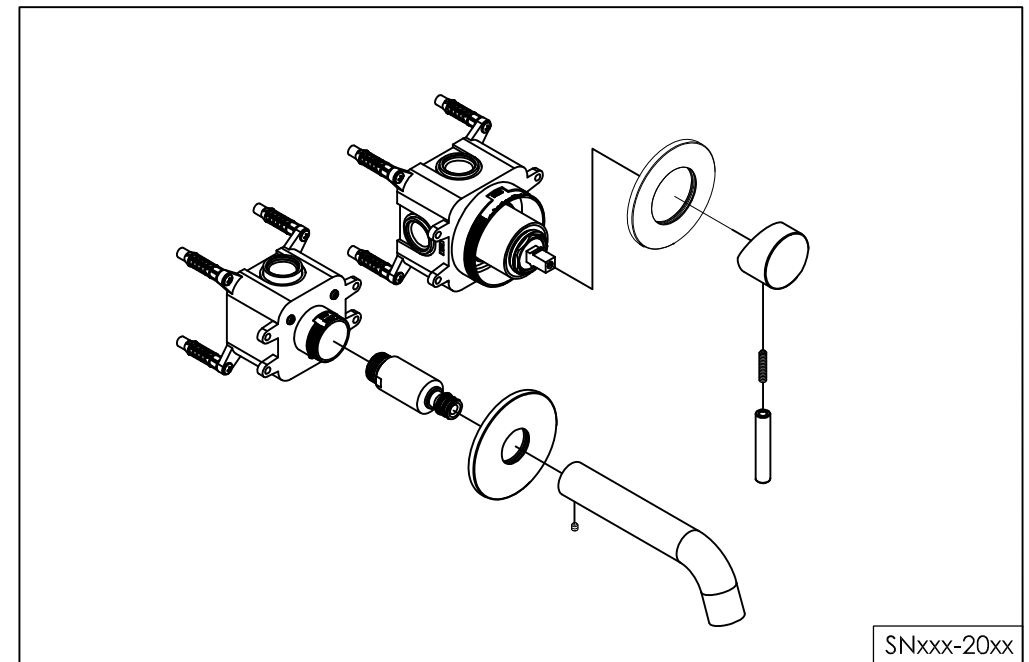

wall mounted basin mixer with build-in box

wand wastafelkraan met inbouwdoos

installation

800-1500 / 800-1503 / 800-1504 / 800-1505

technical diagram

explosion diagram

SNxxx-20xx

www.jee-o.com