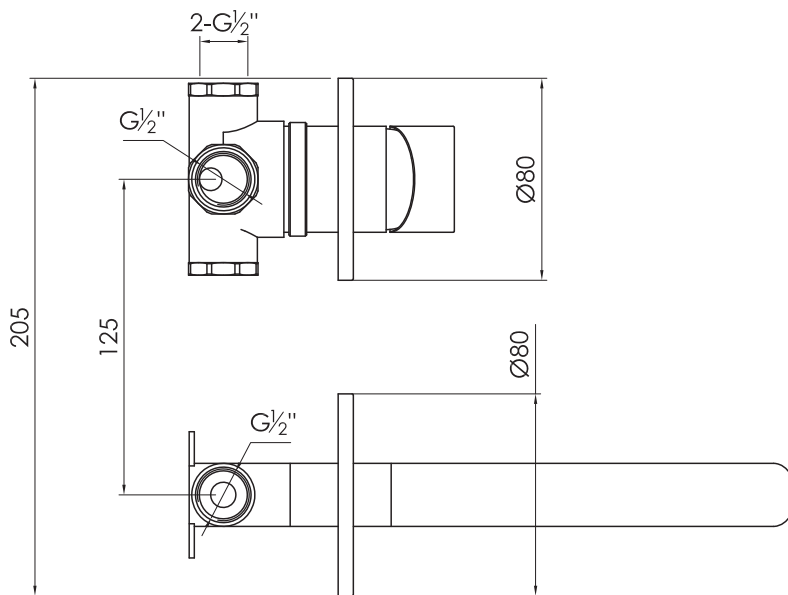

JEE-O slimline wall basin mixer

Article code:

800-1500

● Brushed

800-1503

● Structured black

800-1504

● PVD coated bronze

800-1505

● PVD coated matt gold

Material:

Stainless Steel r304

Cleaning instructions:

download JEE-O shower and taps manual on our website: www.jee-o.com

Cartridge:

Sedal ceramic mixing mechanism (35mm), item code 005-0101

Flow at water of 38°C / 100,4°F:

10l / 2.7gal p/m at 3bar pressure

Connection:

Thread:

2 x G 1/2" (ø15mm / 0.6")
British Standard Pipe (BSP)

Dimension package:

Total weight:

Package weight:

L 26 x W 27 x H 17cm

2.2 kg

0.82 kg

7 year warranty - The general conditions can be found on our website: www.jee-o.com/downloads

HS code:

84818011900

Approvals:

SLS BS EN 817