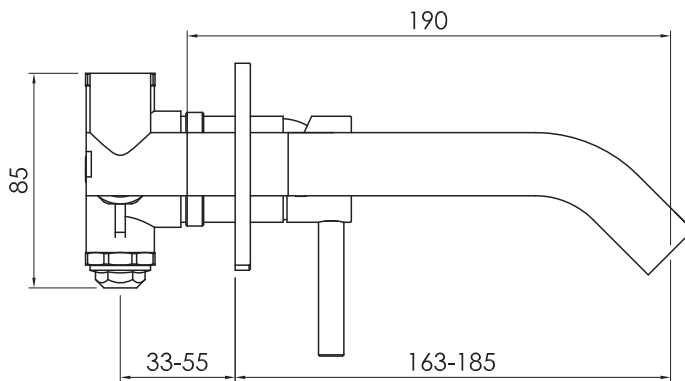

JEE-O slimline wall basin mixer

Article code:

800-1500

● Brushed

800-1503

● Structured black

800-1504

● PVD coated bronze

800-1505

● PVD coated matt gold

Material:

Stainless Steel r304

Cleaning instructions:

download JEE-O shower and taps manual on our website: www.jee-o.com

Cartridge:

Sedal ceramic mixing mechanism (35mm), item code 005-0101

Flow at water of 38°C / 100,4°F:

10l / 2.7gal p/m at 3bar pressure

Connection:

Thread:

2 x G 1/2" (ø15mm / 0.6")
British Standard Pipe (BSP)

Dimension package:

Total weight:

Package weight:

L 26 x W 27 x H 17cm

2.2 kg

0.82 kg

7 year warranty - The general conditions can be found on our website: www.jee-o.com/downloads

HS code:

84818011900

Approvals:

SLS BS EN 817