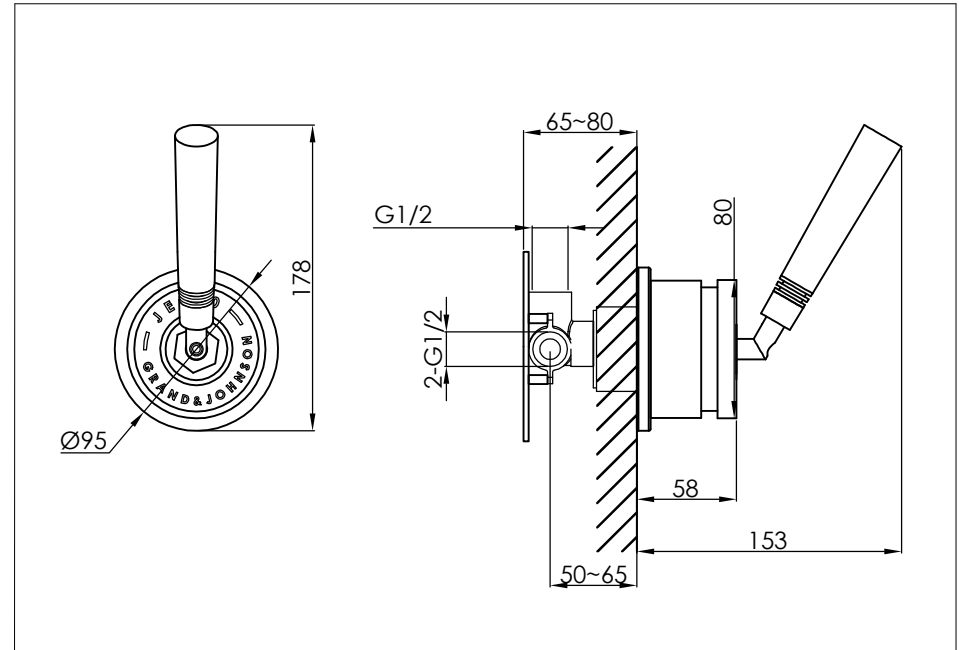

Wall mounted mixer with progressive cartridge

Wand mengkraan met progressieve cartridge

700-2102

installation

MIDDLE
OFF

RIGHT
HEADSHOWER OR SPOUT

MAX. 180 °

technical diagram

explosion diagram