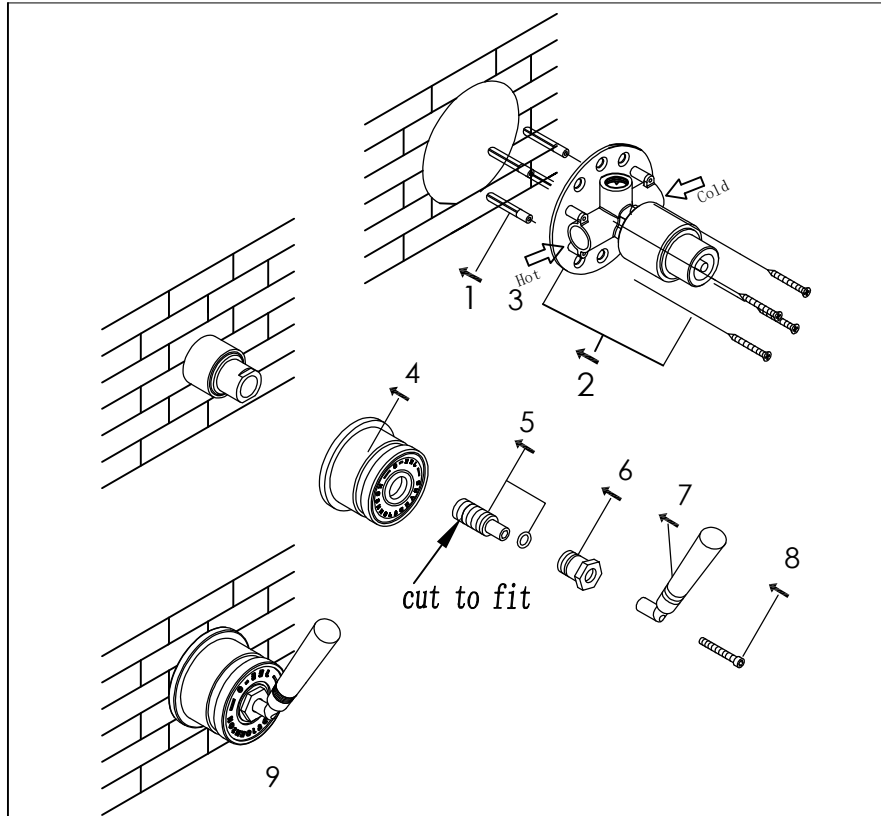

Wall mounted mixer with progressive cartridge

Wand mengkraan met progressieve cartridge

700-2102

installation

MIDDLE
OFF

RIGHT
HEADSHOWER OR SPOUT

MAX. 180 °

technical diagram

explosion diagram