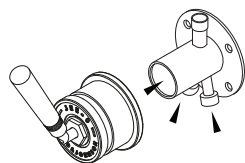

# JEE-O soho mixer one way valve version

inlet hot inlet cold

middle off

right water spout

Article code:	701-2100 ● RAW	Connection:	3 x G 1/2" (ø15mm / 0.6" )
	701-2102 ● 1.5 Electro powder spray hammercoated black	Thread:	British Standard Pipe (BSP)
Material:	European mirror glass (6mm) and Stainless Steel r304	Dimension package:	L 28 x W 20 x H 14 cm
Cleaning instructions:	download JEE-O shower and taps manual on our website: <a href="http://www.jee-o.com">www.jee-o.com</a>	Total weight:	2.8 kg
Cartridge:	Sedal ceramic mixing mechanism (progressive), item code 005-0104	Package weight:	0.3 kg
Flow at water of 38°C / 100,4°F:	10l p/m at 3bar pressure	7 year warranty - The general conditions can be found on our website: <a href="http://www.jee-o.com/downloads">www.jee-o.com/downloads</a>	
		HS code:	84818011