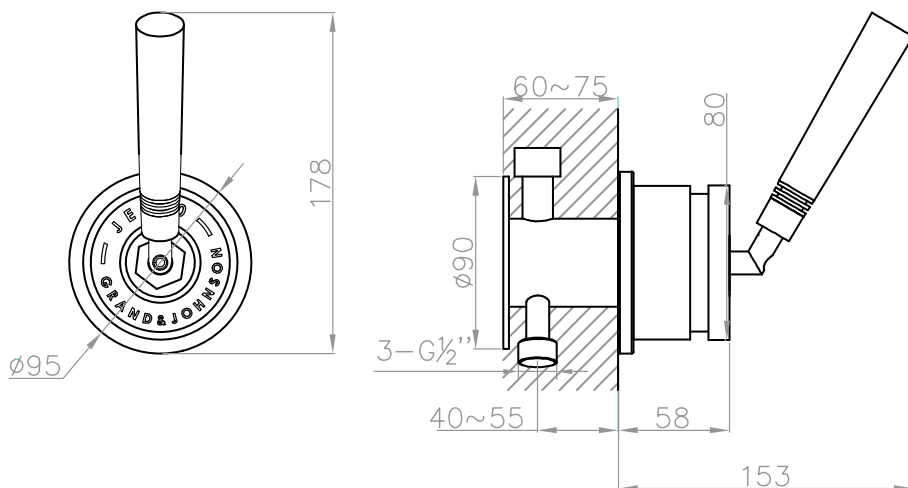

# JEE-O soho mixer one way valve version

inlet hot inlet cold

middle off

right water spout

Article code:	701-2100 ● RAW	Connection:	3 x G 1/2" (ø15mm / 0.6" )
	701-2102 ● 1.5 Electro powder spray hammercoated black	Thread:	British Standard Pipe (BSP)
Material:	European mirror glass (6mm) and Stainless Steel r304	Dimension package:	L 28 x W 20 x H 14 cm
Cleaning instructions:	download JEE-O shower and taps manual on our website: <a href="http://www.jee-o.com">www.jee-o.com</a>	Total weight:	2.8 kg
Cartridge:	Sedal ceramic mixing mechanism (progressive), item code 005-0104	Package weight:	0.3 kg
Flow at water of 38°C / 100,4°F:	10l p/m at 3bar pressure	7 year warranty - The general conditions can be found on our website: <a href="http://www.jee-o.com/downloads">www.jee-o.com/downloads</a>	
		HS code:	84818011