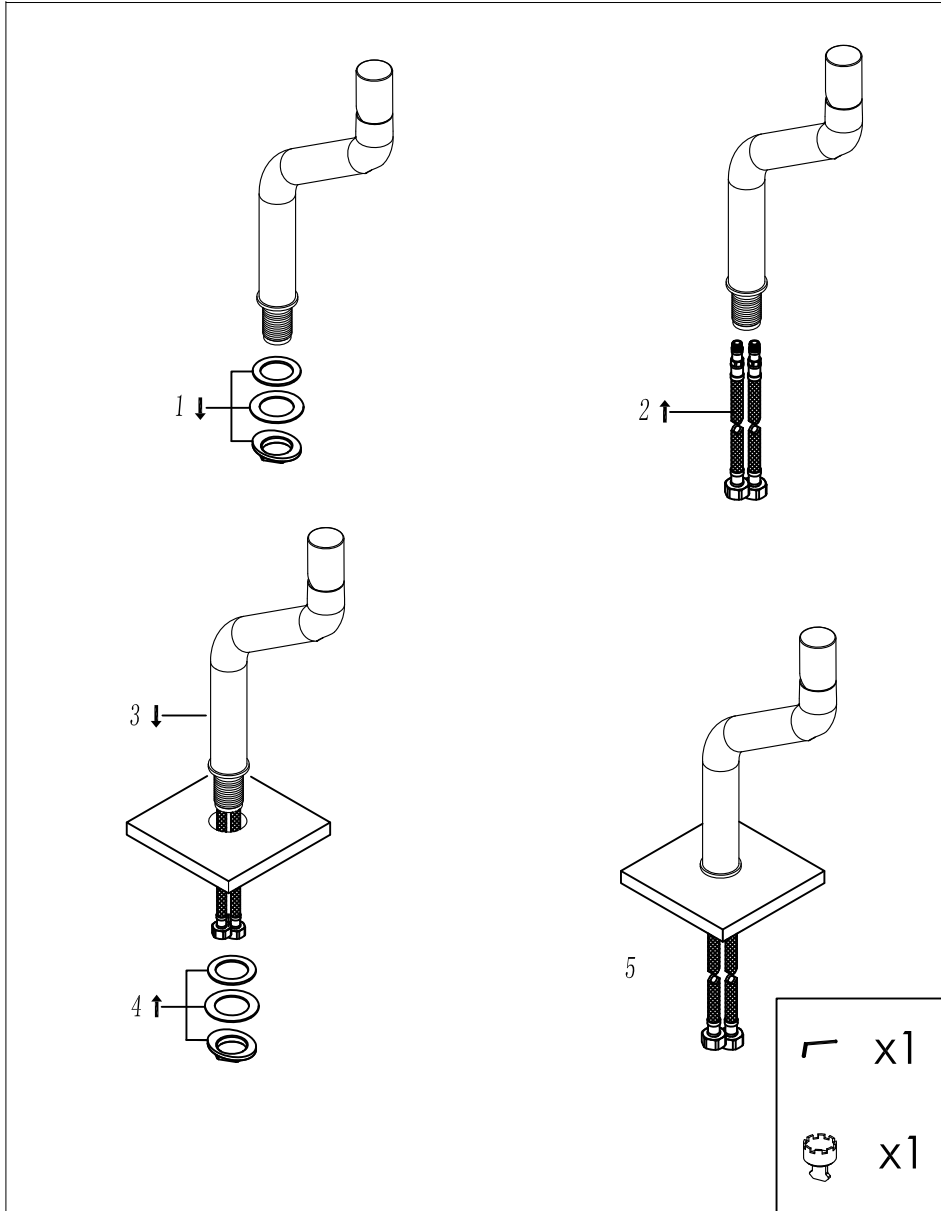

Top mounted basin mixer

Opbouw wastafelkraan

500-1750 brushed/geborsteld

installation

technical diagram

explosion diagram