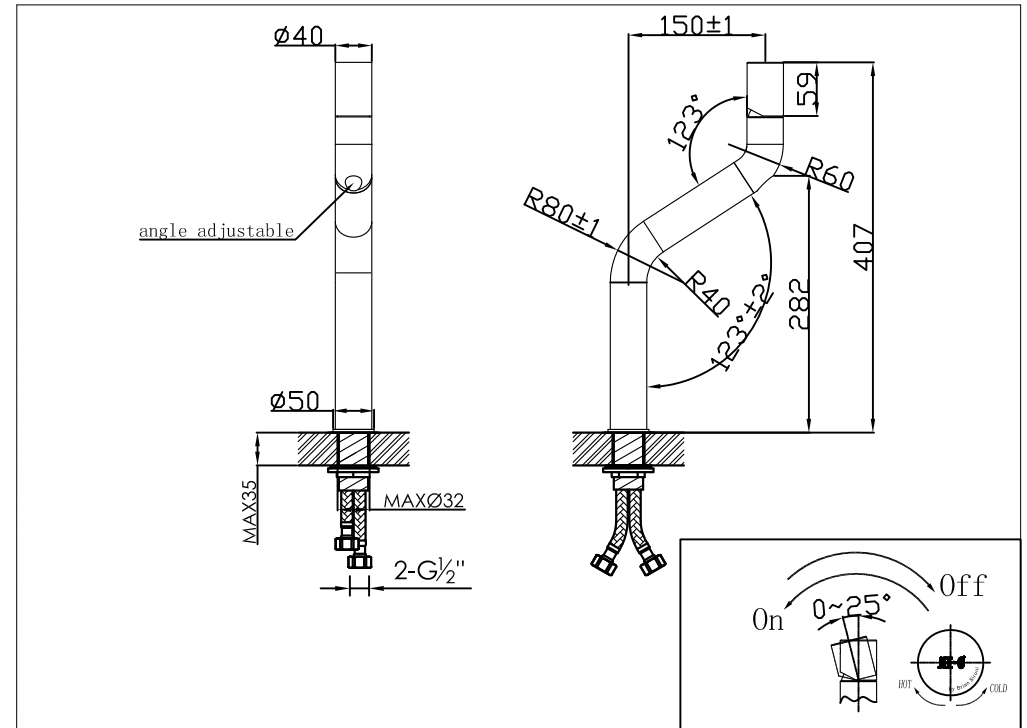

Top mounted basin mixer

Opbouw wastafelkraan

500-1750 brushed/geborsteld

installation

technical diagram

explosion diagram