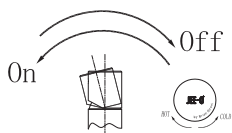

# JEE-O flow basin low

Article code:	500-1700	Connection:	2 x G 1/2" (Ø15mm / 0.6" ) nylon <sup>(out)</sup> /epdm <sup>(in)</sup> flexhose with brass swivel British Standard Pipe (BSP)
Material:	● Brushed Stainless Steel r304	Thread:	
Cleaning instructions:	download JEE-O shower and taps manual on our website: <a href="http://www.jee-o.com">www.jee-o.com</a>	Dimension package:	L 45 x W 27 x H 14 cm
Cartridge:	Sedal ceramic mixing mechanism (35mm), item code 005-0101	Total weight:	1.79 kg
Flow at water of 38°C:	7L p/m at 3bar pressure	Package weight:	0.58 kg
		7 year warranty - The general conditions can be found on our website: <a href="http://www.jee-o.com/downloads">www.jee-o.com/downloads</a>	
		HS code:	84818011900