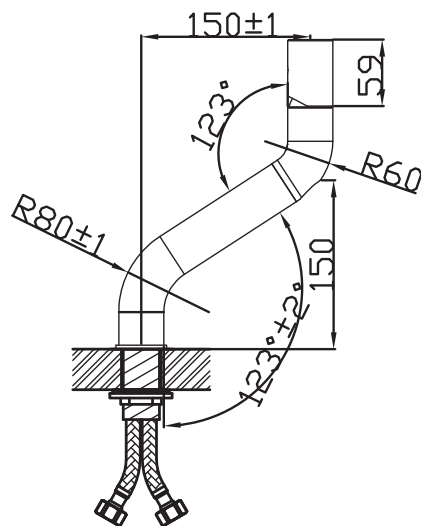

# JEE-O flow basin low

Article code:	500-1700	Connection:	2 x G 1/2" (Ø15mm / 0.6" ) nylon <sup>(out)</sup> /epdm <sup>(in)</sup> flexhose with brass swivel British Standard Pipe (BSP)
Material:	● Brushed Stainless Steel r304	Thread:	
Cleaning instructions:	download JEE-O shower and taps manual on our website: <a href="http://www.jee-o.com">www.jee-o.com</a>	Dimension package:	L 45 x W 27 x H 14 cm
Cartridge:	Sedal ceramic mixing mechanism (35mm), item code 005-0101	Total weight:	1.79 kg
Flow at water of 38°C:	7L p/m at 3bar pressure	Package weight:	0.58 kg
		7 year warranty - The general conditions can be found on our website: <a href="http://www.jee-o.com/downloads">www.jee-o.com/downloads</a>	
		HS code:	84818011900