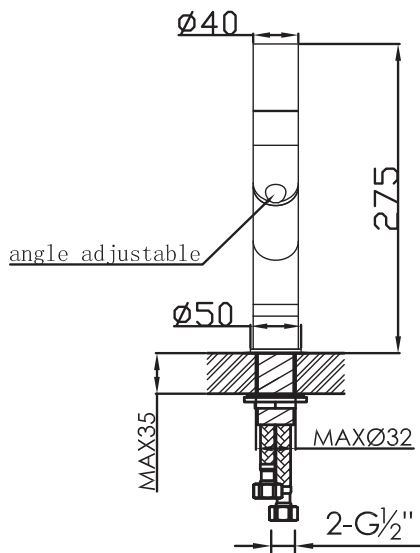

# JEE-O flow basin low

Article code:	500-1700	Connection:	2 x G 1/2" (Ø15mm / 0.6" ) nylon <sup>(out)</sup> /epdm <sup>(in)</sup> flexhose with brass swivel British Standard Pipe (BSP)
Material:	● Brushed Stainless Steel r304	Thread:	
Cleaning instructions:	download JEE-O shower and taps manual on our website: <a href="http://www.jee-o.com">www.jee-o.com</a>	Dimension package:	L 45 x W 27 x H 14 cm
Cartridge:	Sedal ceramic mixing mechanism (35mm), item code 005-0101	Total weight:	1.79 kg
Flow at water of 38°C:	7L p/m at 3bar pressure	Package weight:	0.58 kg
		7 year warranty - The general conditions can be found on our website: <a href="http://www.jee-o.com/downloads">www.jee-o.com/downloads</a>	
		HS code:	84818011900