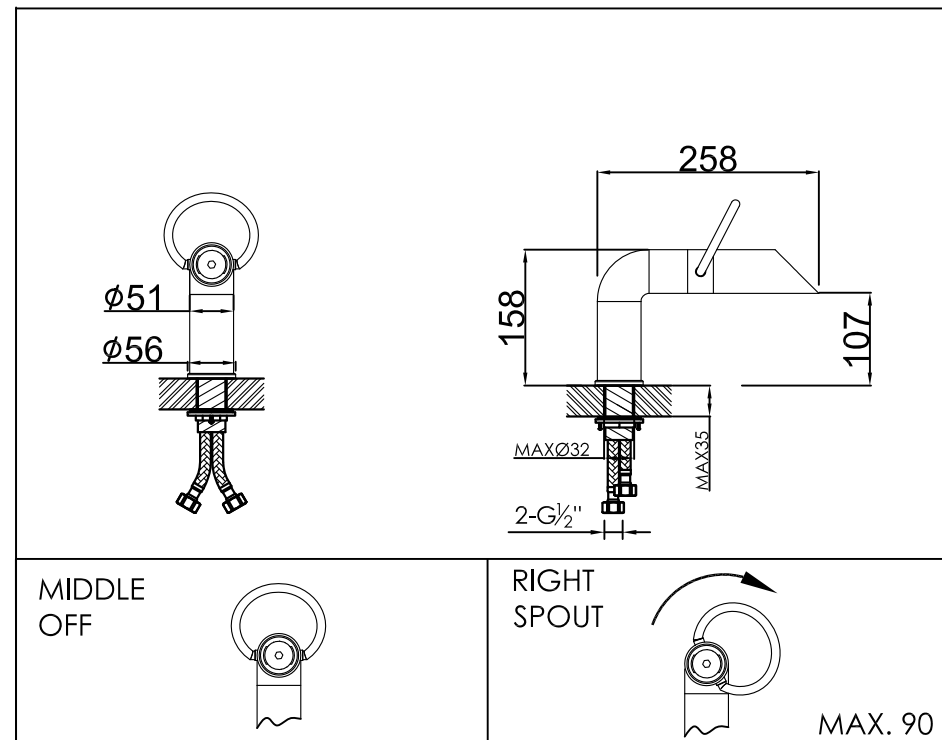

wall mounted basin mixer with progressive cartridge

wand wastafelkraan met progressieve cartridge

300-1700 brushed/geborsteld ,300-1701 polished/gepolijst

installation

technical diagram

explosion diagram