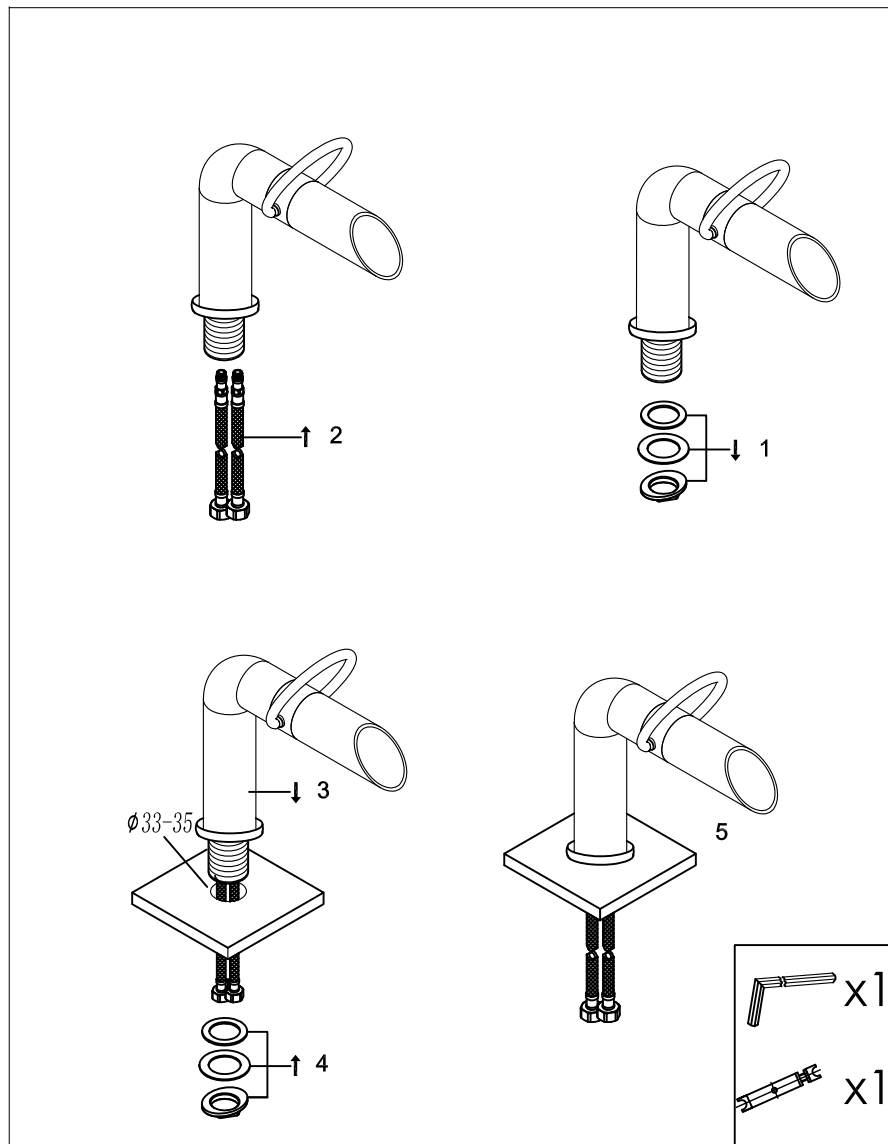

wall mounted basin mixer with progressive cartridge

wand wastafelkraan met progressieve cartridge

300-1700 brushed/geborsteld ,300-1701 polished/gepolijst

installation

technical diagram

explosion diagram